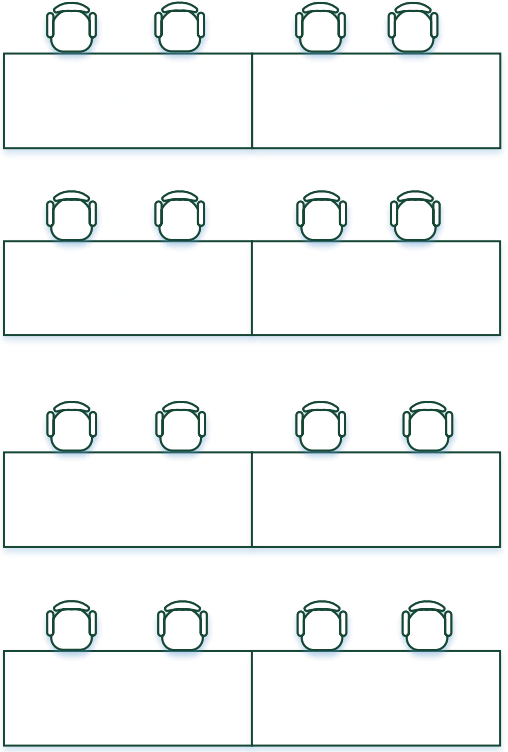

Whiteboard

Foster 203 – FRONT – Seating Chart – Fall 2021

Whiteboard

Whiteboard

Whiteboard

Whiteboard

Whiteboard

Instructor Station