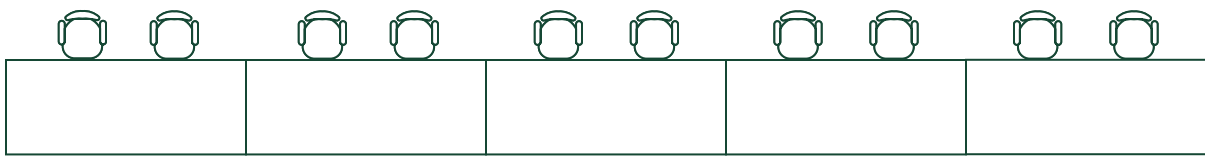

Whiteboard

Whiteboard

Instructor Station

Whiteboard

Whiteboard

Foster 429 – FRONT – Seating Chart – Fall 2021