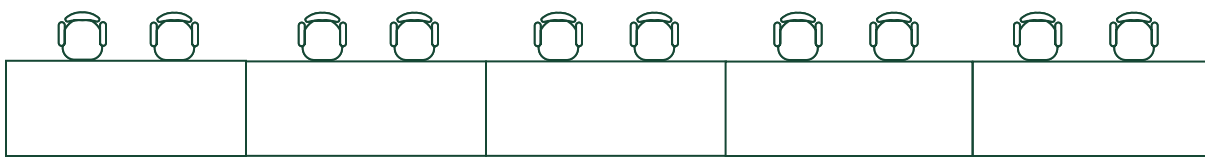

Whiteboard

Whiteboard

Instructor Station

Whiteboard

Whiteboard

Foster 429 – FRONT – Seating Chart – Fall 2021