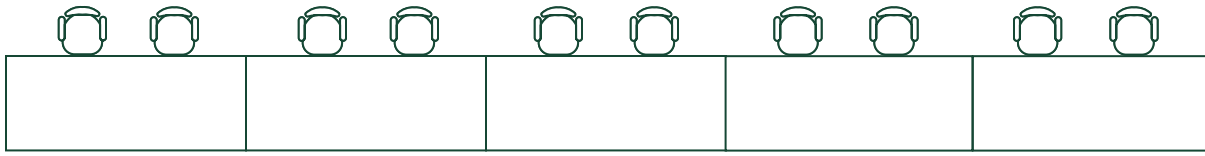

Whiteboard

Whiteboard

Instructor Station

Whiteboard

Whiteboard

Foster 429 – FRONT – Seating Chart – Fall 2021