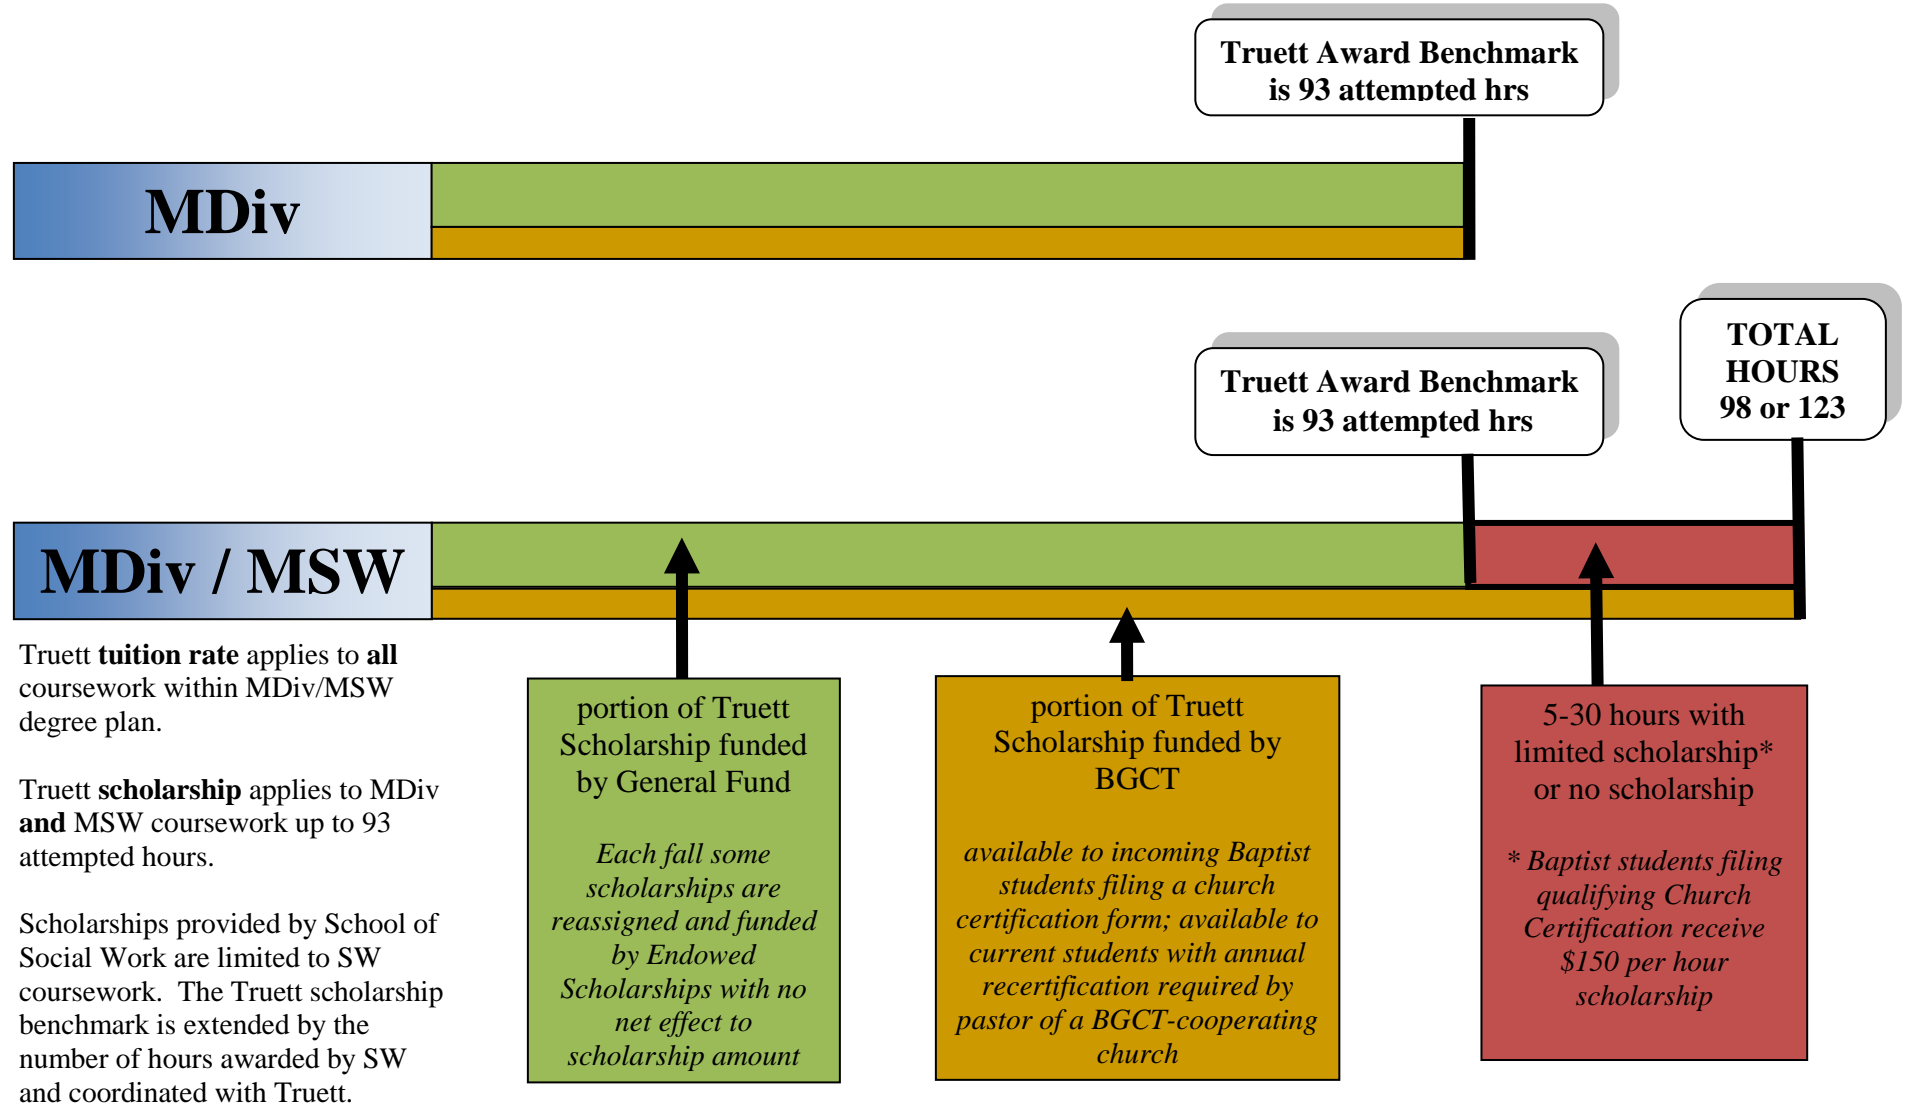

Financial Overview for MDiv and MDiv/MSW Degrees

	Baylor Truett Theological Seminary www.baylor.edu/truett			Diana R. Garland School of Social Work www.baylor.edu/social_work		
Information:	Kristen Boyd	254-710-6005	Kristen_Tekell@baylor.edu	Marilyn Gusukuma	254-710-3701	Marilyn_Gusukuma@baylor.edu
Application:	Carley Lund	254-710-7334	Carley_Collier@baylor.edu	Suzanne Sellers	254-710-7859	Suzanne_Sellers@baylor.edu
Scholarship:	Cecelia Garcia	254-710-6086	Cecelia_Garcia@baylor.edu	David Pooler	254-710-3884	David_Pooler@baylor.edu
Degree Planning:	Jo Ann Sharkey Reinowski	254-710-6084	JoAnn_Sharkey@baylor.edu	Marilyn Gusukuma	254-710-3701	Marilyn_Gusukuma@baylor.edu