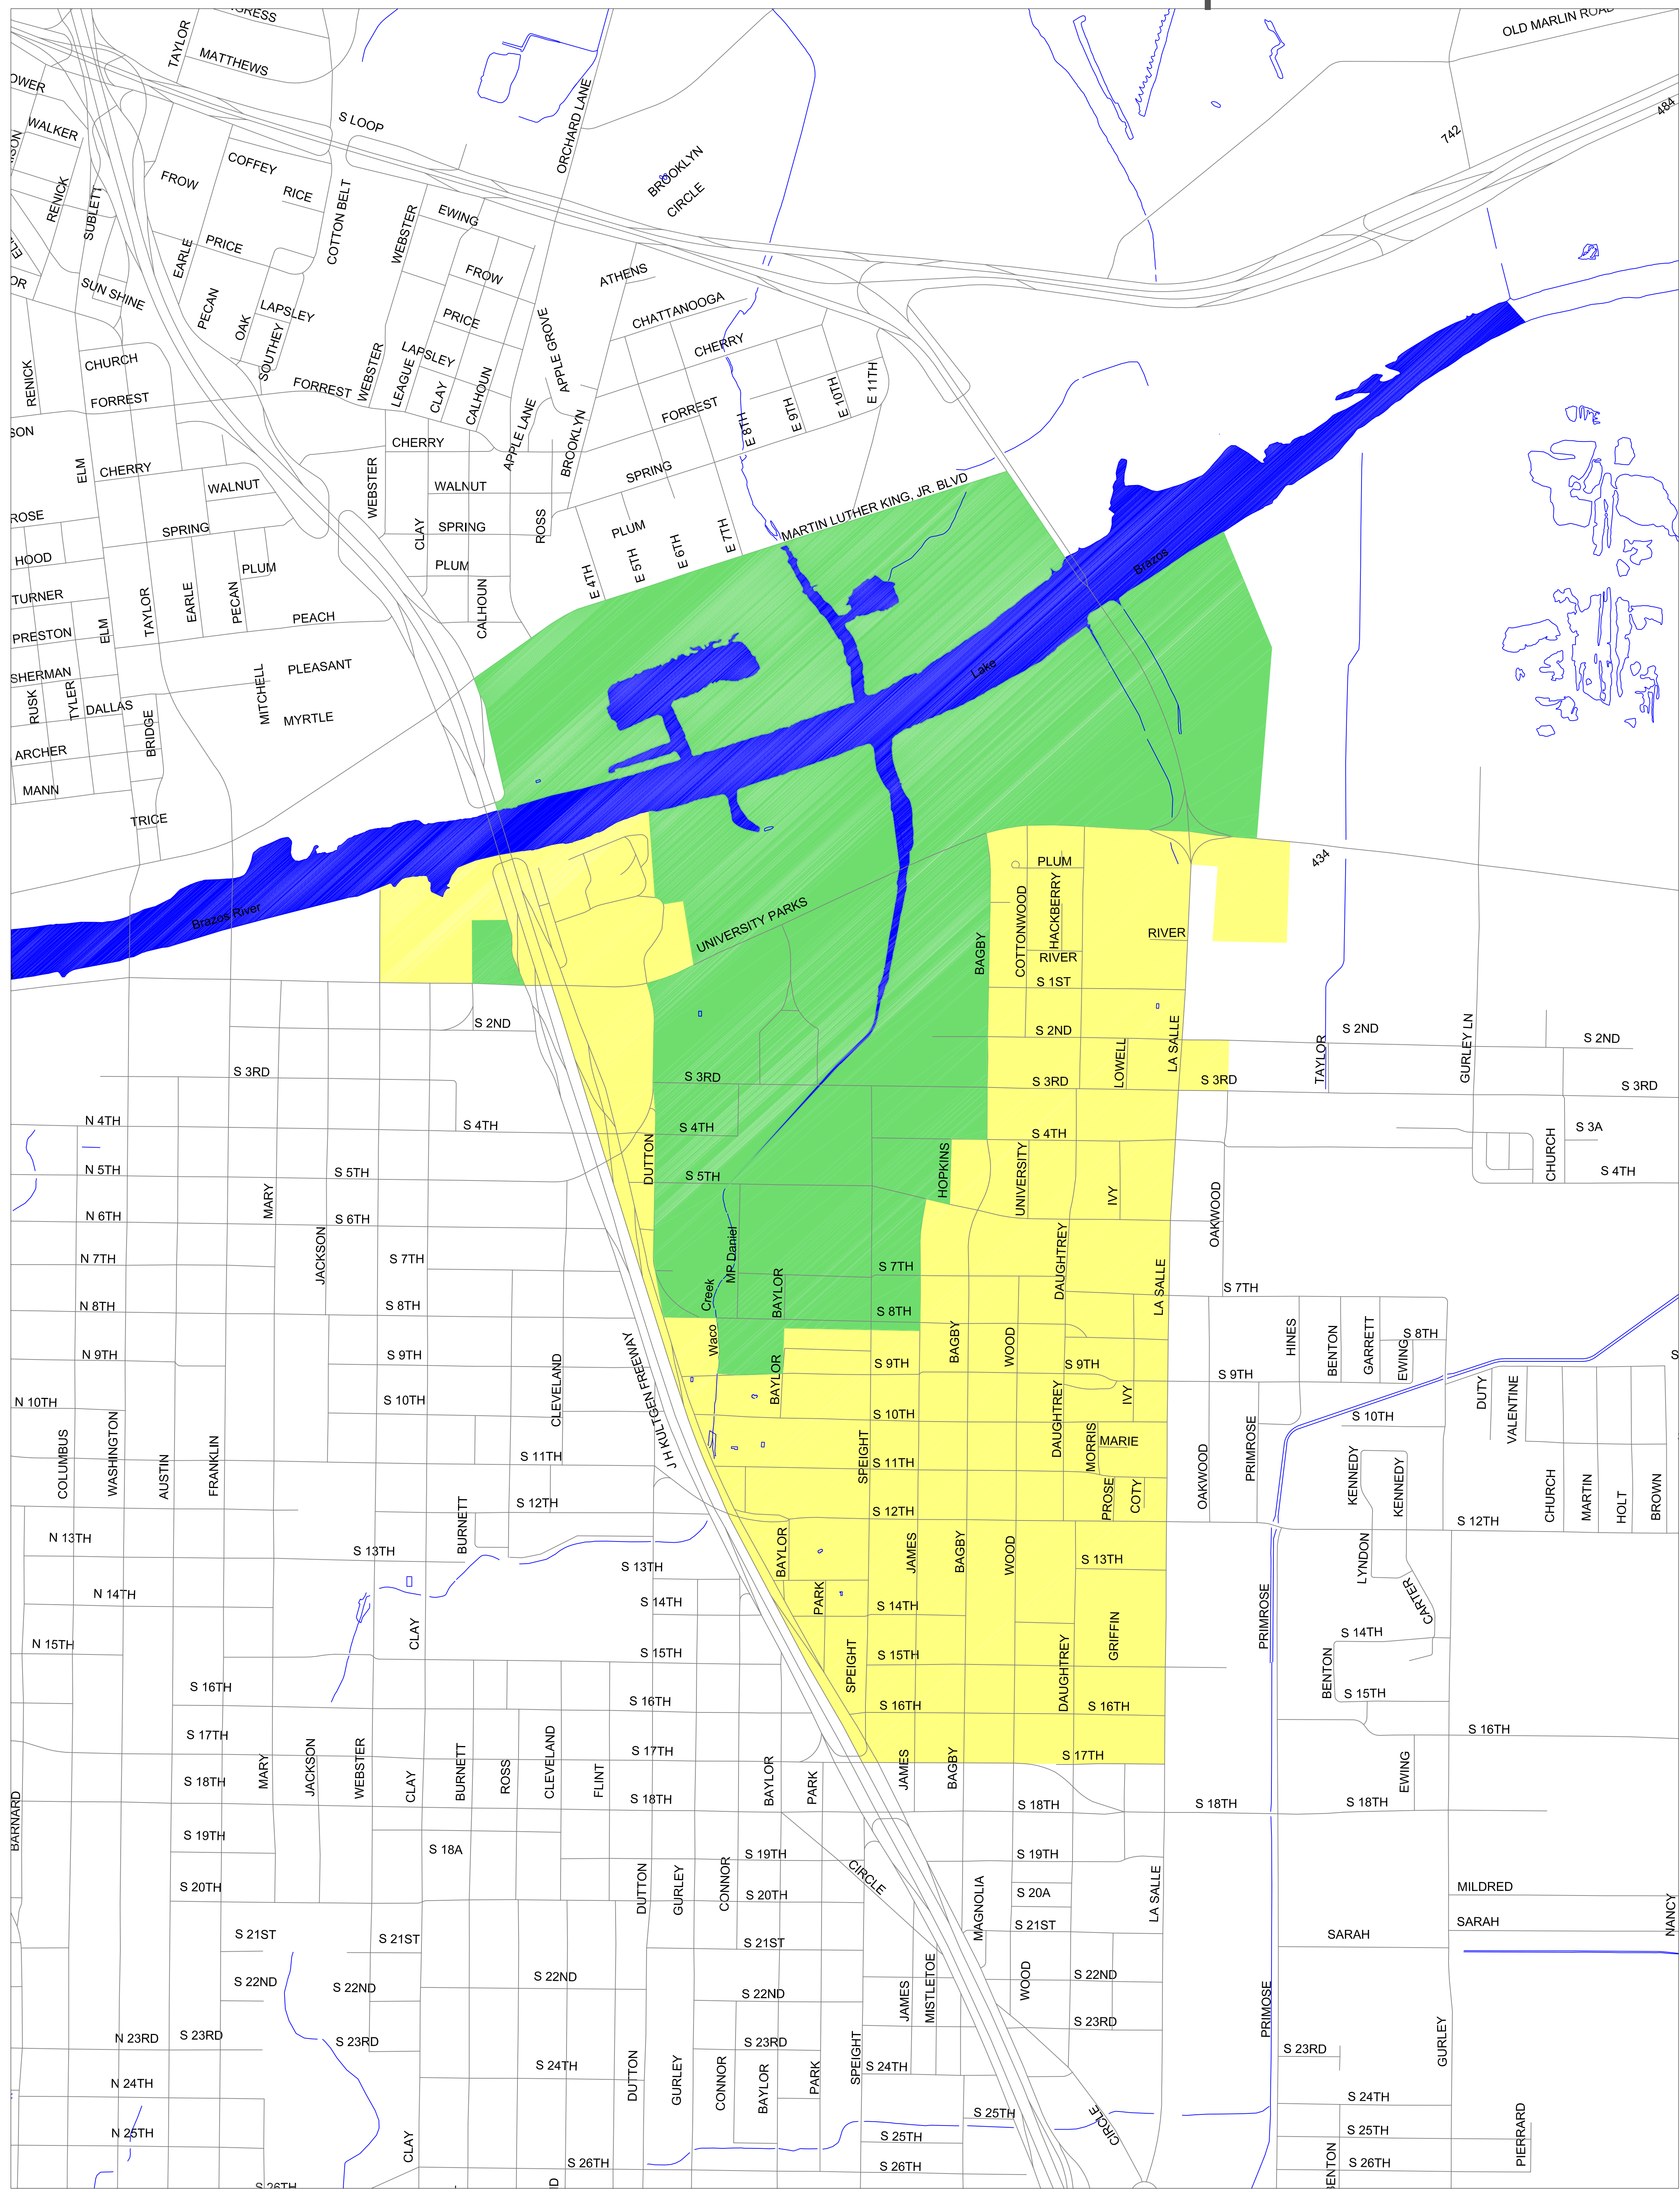

Baylor University Police Jurisdictional Map

December 2016

-  Baylor Campus
-  Patrol Response Area (PRA)