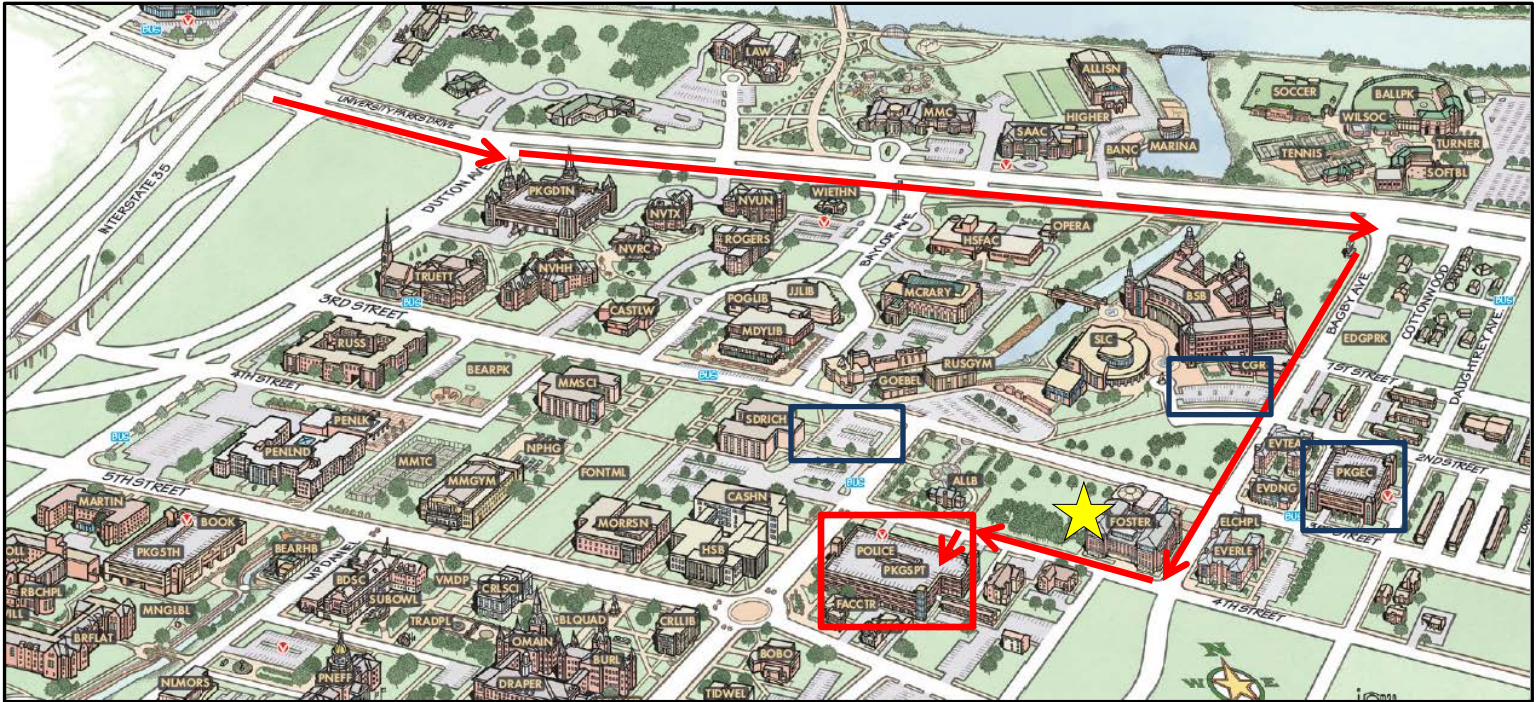

BaylorBusiness.
Center for Professional Selling

1621 S. 3rd Street
Suite 229
Waco, TX 76706
 (254) 710-4246

Directions from I-35 to Paul L. Foster Campus for Business and Innovation:

- Take Exit 335B – University Parks
- Turn East on University Parks Drive
- Turn Right on Bagby Avenue
- Turn Right on South 4th Street
- Park in Speight Parking Garage (if garage is full, please see map for other options)

LEGEND

-  Speight Parking Garage
-  Other Parking
-  Foster Campus for Business and Innovation/
Center for Professional Selling

Visitor Vehicle Registration:

If you plan to park at Baylor more than once in 30 days or if you are parking a rental car, please [click here](#) to register your vehicle with the Baylor Department of Public Safety.