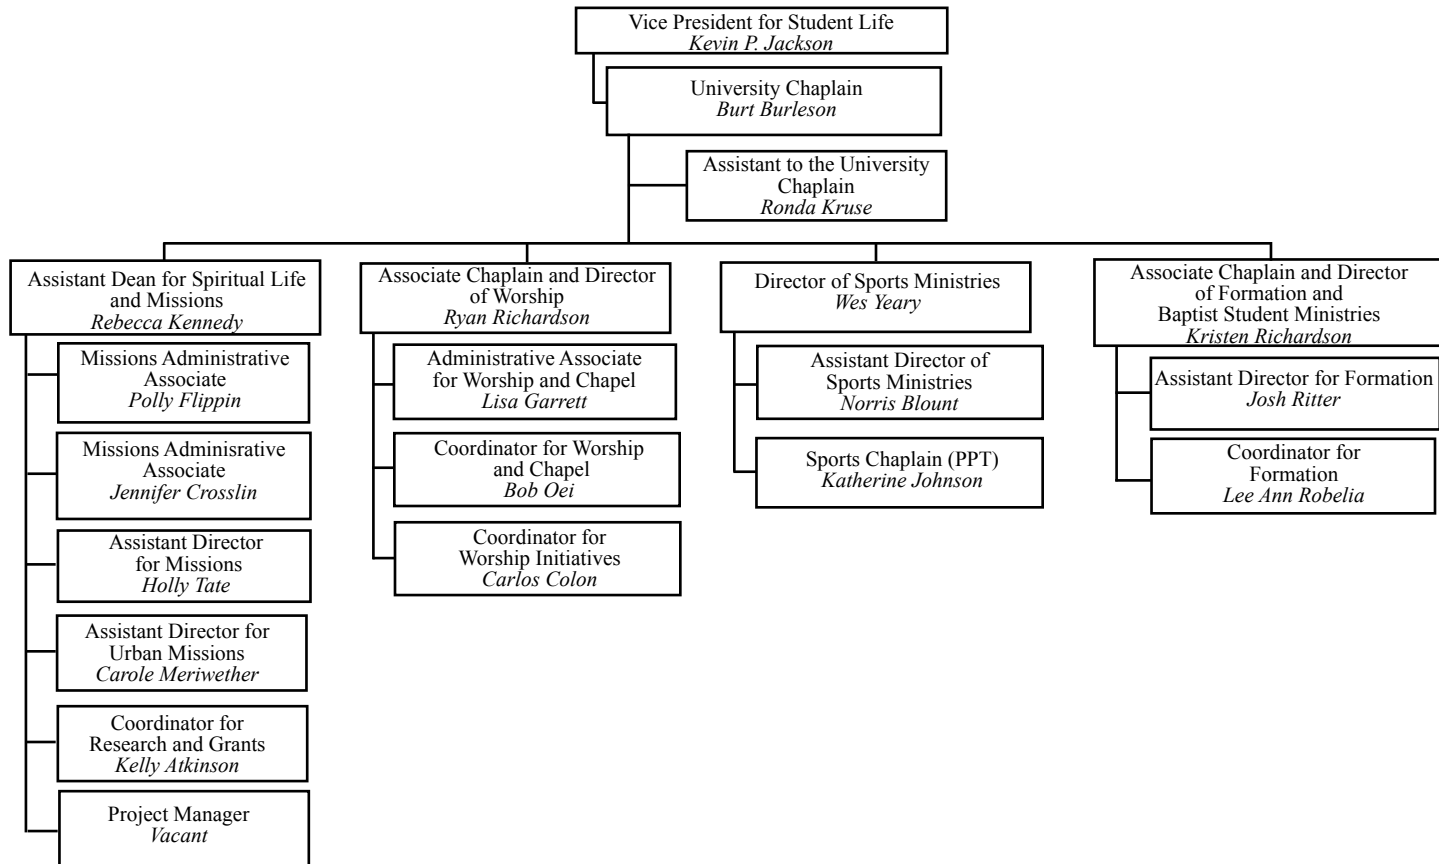

Division of Student Life Organizational Alignment

**Division of Student Life
Baylor University
2016-2017**

Division of Student Life
Deans and Department Heads
Baylor University
2016-2017

Student Learning and Engagement

Baylor University

2016-2017

(PPT represents Permanent Part-Time Employee)

November 2016

Student Development Baylor University 2016-2017

(PPT represents Permanent Part-Time Employee)

November 2016

Spiritual Life Baylor University 2016-2017

(PPT represents Permanent Part-Time Employee)

Student Health and Welfare

Baylor University

2016-2017

(PPT represents Permanent Part-Time Employee)

November 2016