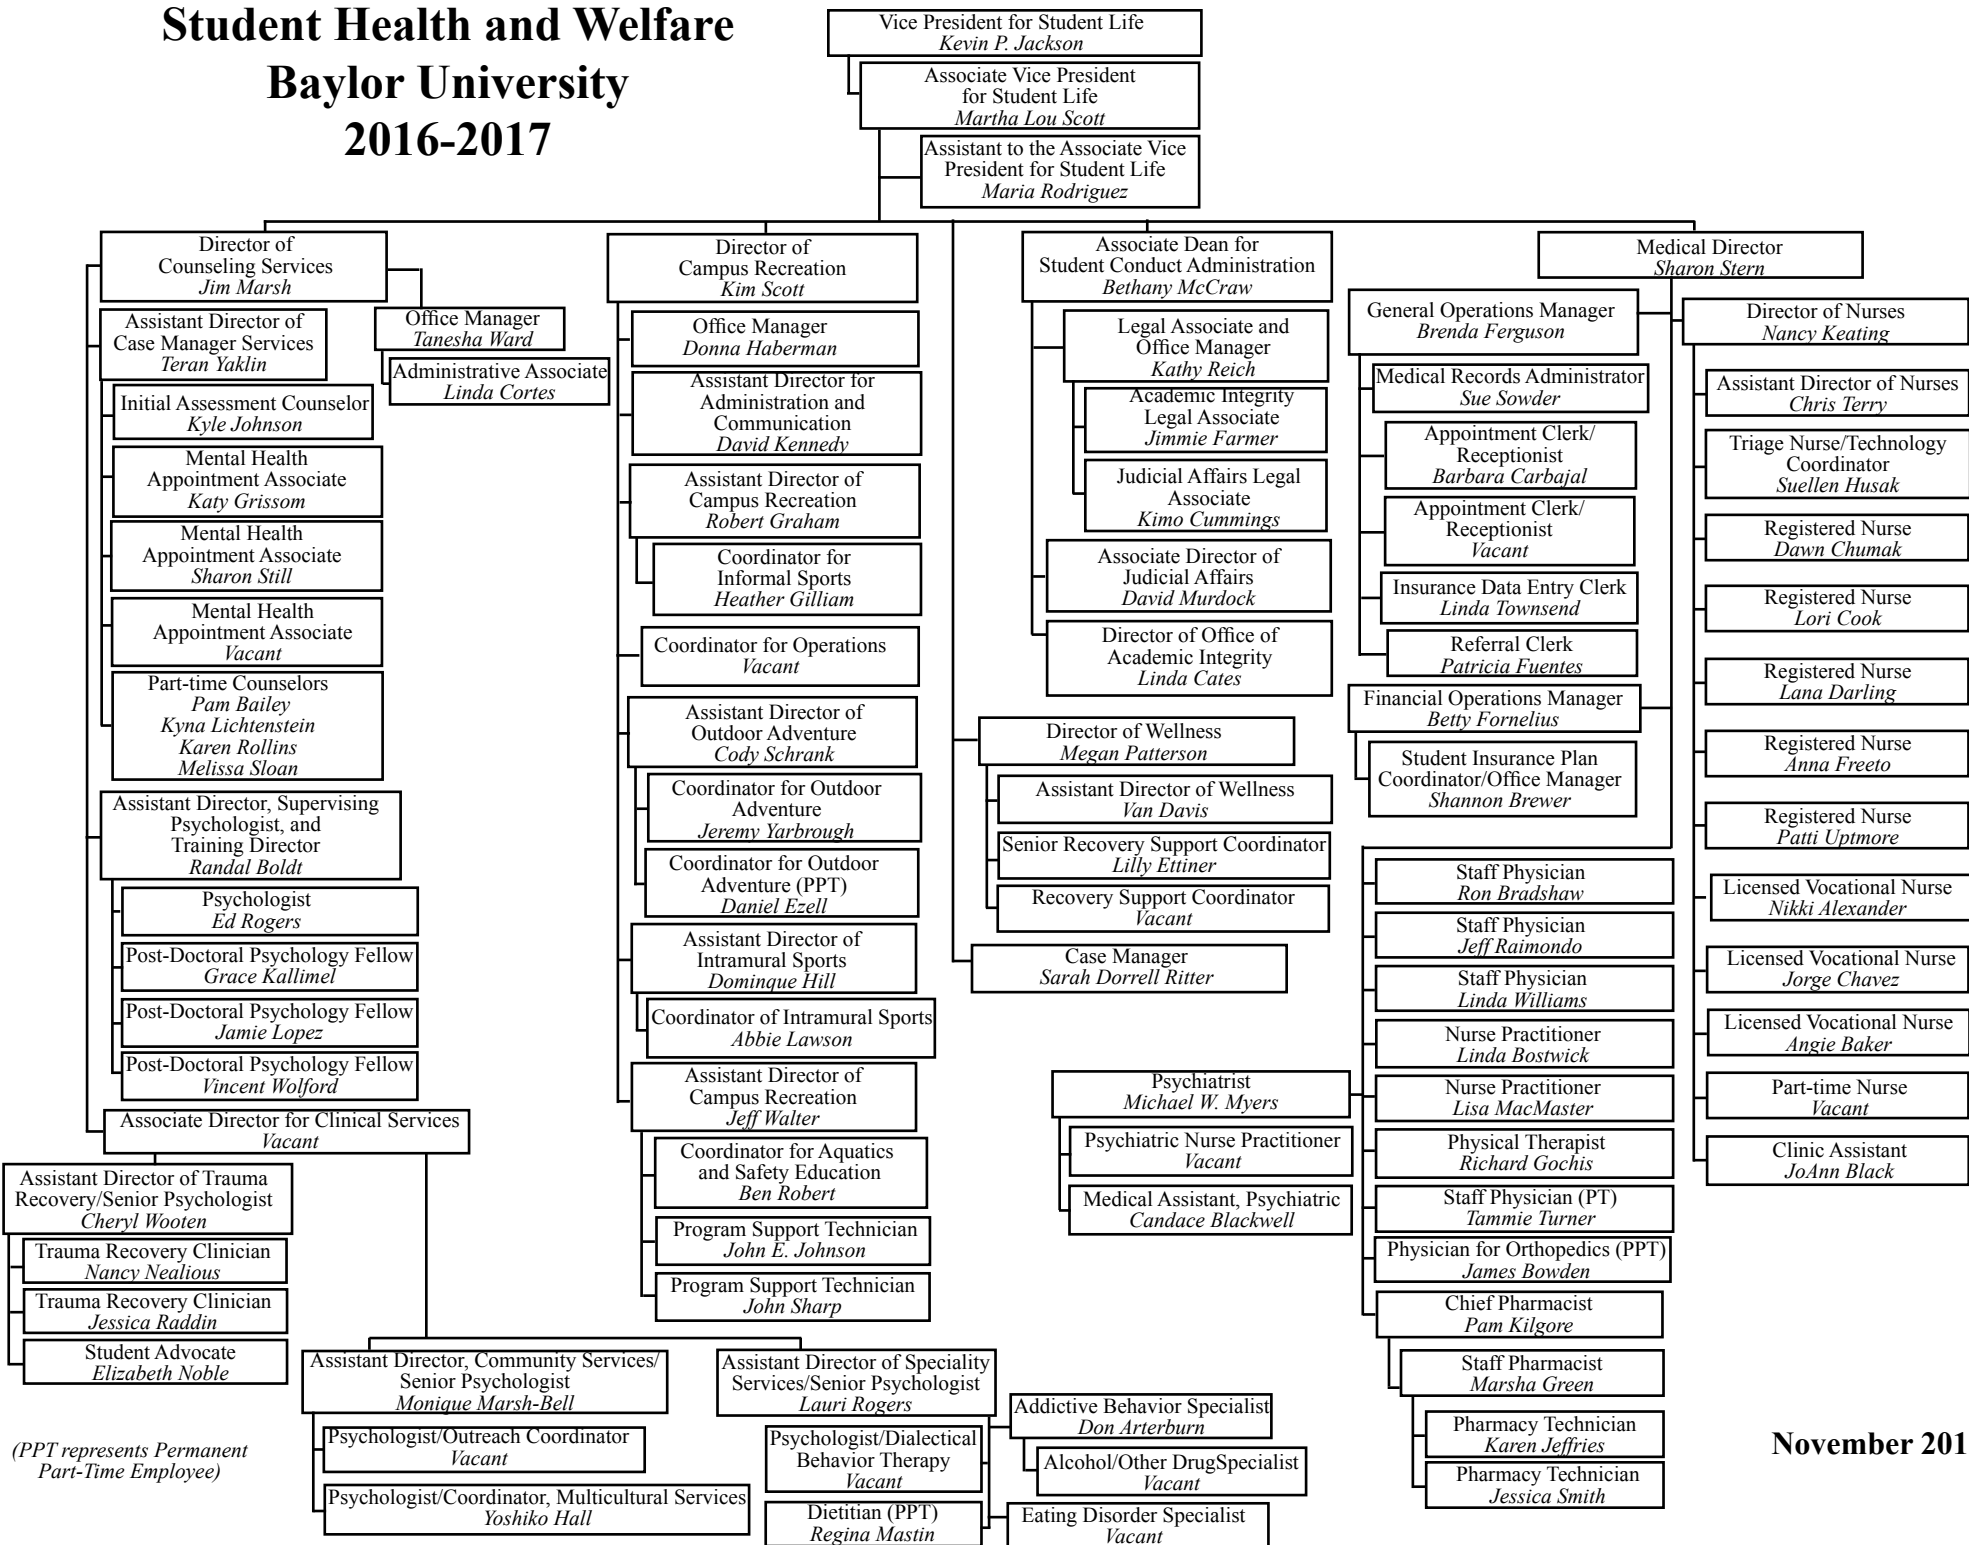

Division of Student Life Organizational Alignment

**Division of Student Life
Baylor University
2016-2017**

Division of Student Life
Deans and Department Heads
Baylor University
2016-2017

Student Learning and Engagement

Baylor University

2016-2017

(PPT represents Permanent Part-Time Employee)

November 2016

Student Development Baylor University 2016-2017

(PPT represents Permanent Part-Time Employee)

November 2016

Spiritual Life Baylor University 2016-2017

(PPT represents Permanent Part-Time Employee)

Student Health and Welfare

Baylor University

2016-2017

(PPT represents Permanent Part-Time Employee)

November 2016