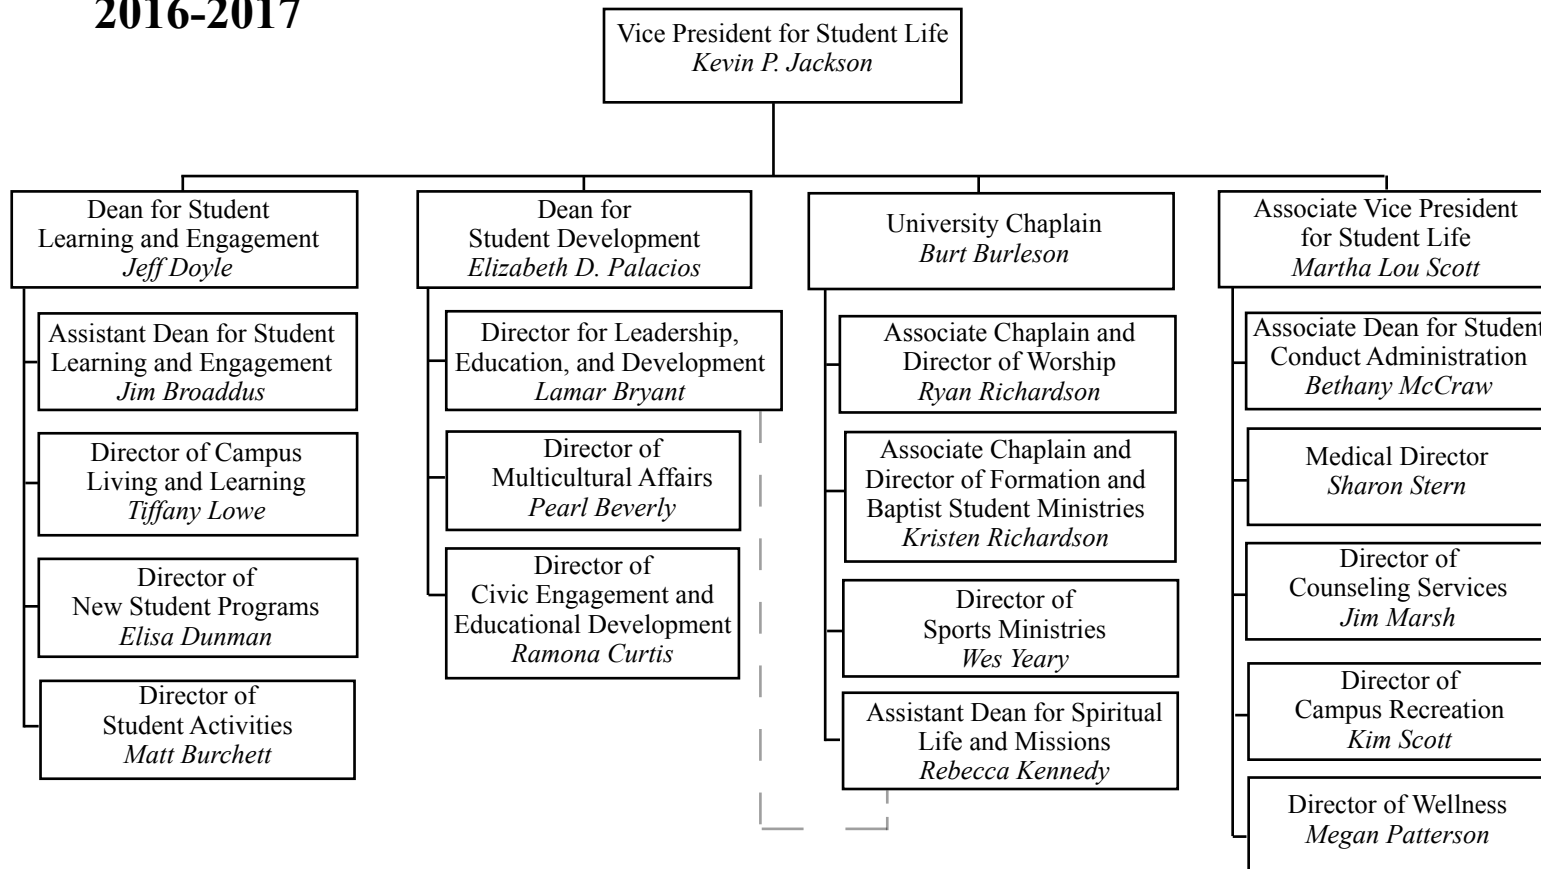

Division of Student Life Organizational Alignment

**Division of Student Life
Baylor University
2016-2017**

Division of Student Life
Deans and Department Heads
Baylor University
2016-2017

Student Learning and Engagement

Baylor University

2016-2017

(PPT represents Permanent Part-Time Employee)

November 2016

Student Development Baylor University 2016-2017

(PPT represents Permanent Part-Time Employee)

November 2016

Spiritual Life Baylor University 2016-2017

(PPT represents Permanent Part-Time Employee)

Student Health and Welfare

Baylor University

2016-2017

(PPT represents Permanent Part-Time Employee)

November 2016