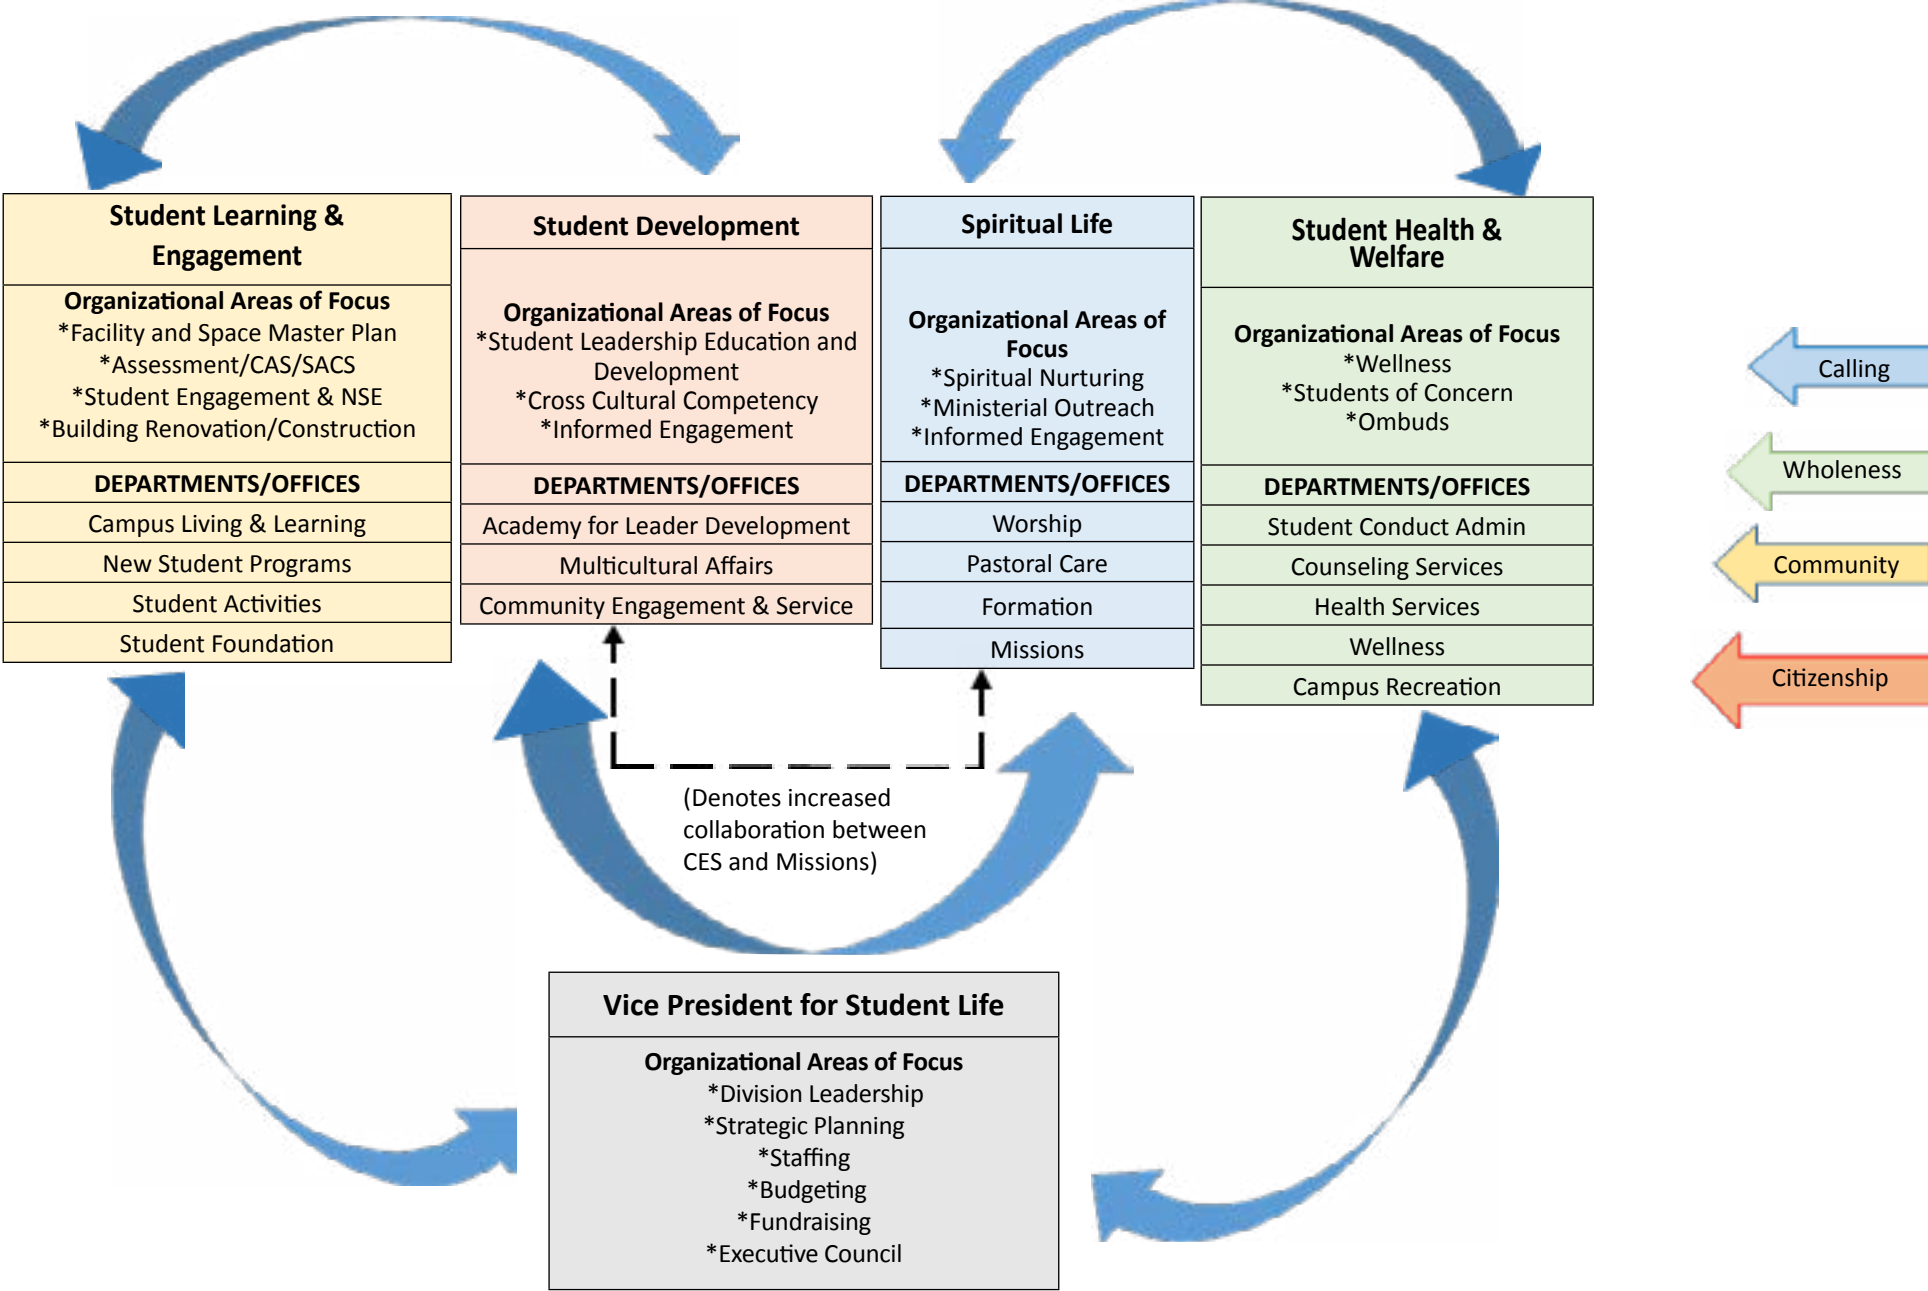

Division of Student Life Organizational Alignment

**Division of Student Life
Baylor University
2016-2017**

Division of Student Life
Deans and Department Heads
Baylor University
2016-2017

Student Learning and Engagement

Baylor University

2016-2017

(PPT represents Permanent Part-Time Employee)

November 2016

Student Development Baylor University 2016-2017

(PPT represents Permanent Part-Time Employee)

November 2016

Spiritual Life Baylor University 2016-2017

(PPT represents Permanent Part-Time Employee)

Student Health and Welfare

Baylor University

2016-2017

(PPT represents Permanent Part-Time Employee)

November 2016