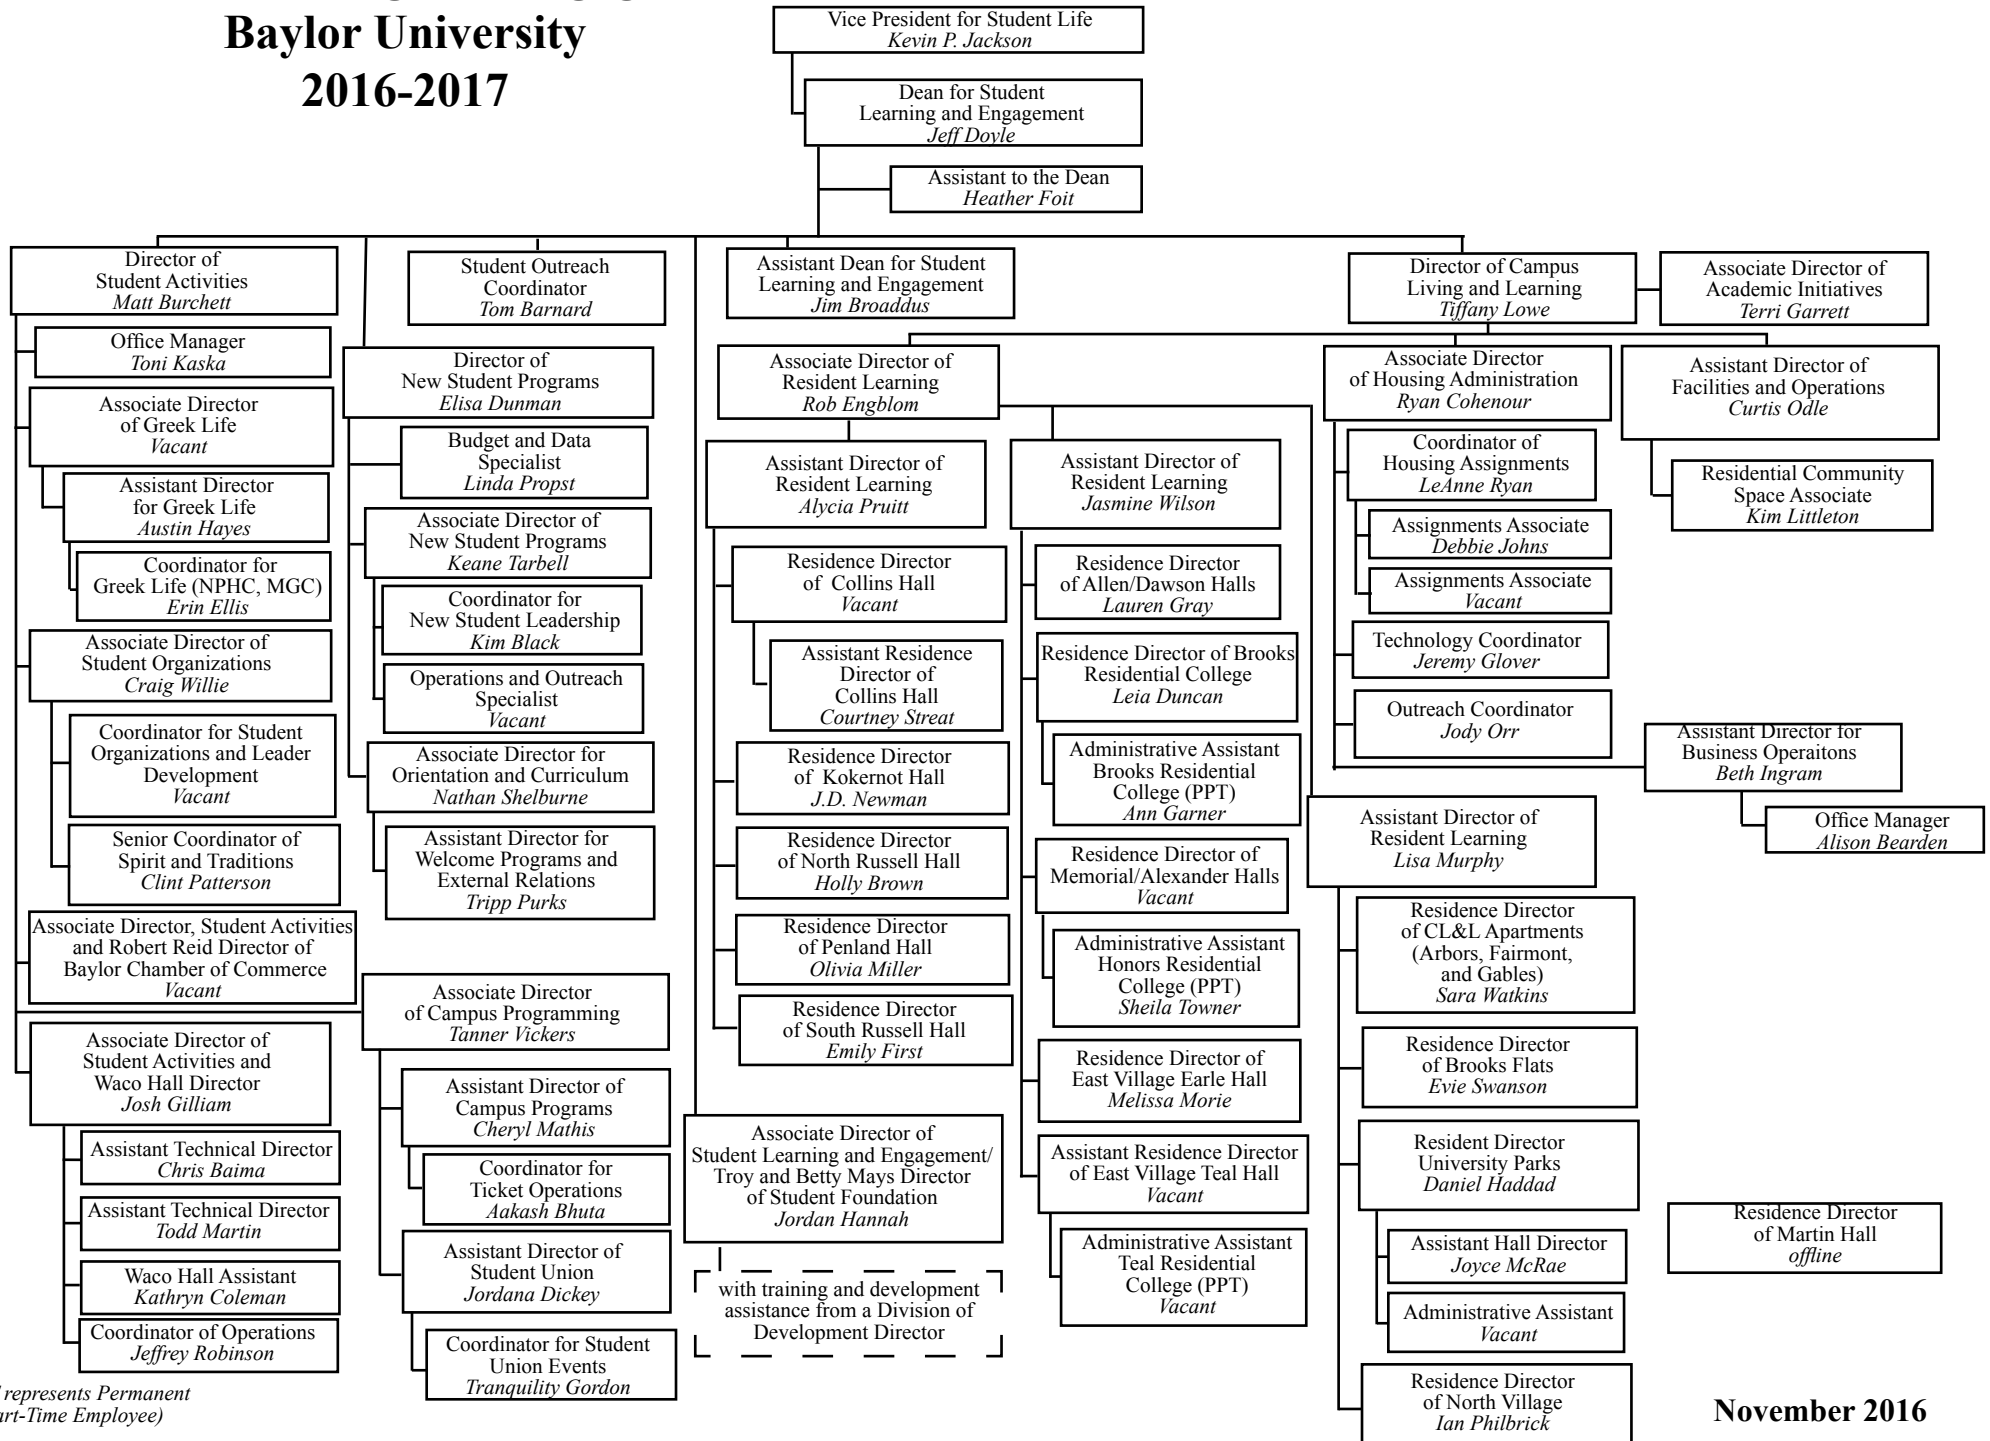

Division of Student Life Organizational Alignment

**Division of Student Life
Baylor University
2016-2017**

Division of Student Life
Deans and Department Heads
Baylor University
2016-2017

Student Learning and Engagement

Baylor University

2016-2017

(PPT represents Permanent Part-Time Employee)

November 2016

Student Development Baylor University 2016-2017

(PPT represents Permanent Part-Time Employee)

November 2016

Spiritual Life Baylor University 2016-2017

(PPT represents Permanent Part-Time Employee)

Student Health and Welfare

Baylor University

2016-2017

(PPT represents Permanent Part-Time Employee)

November 2016