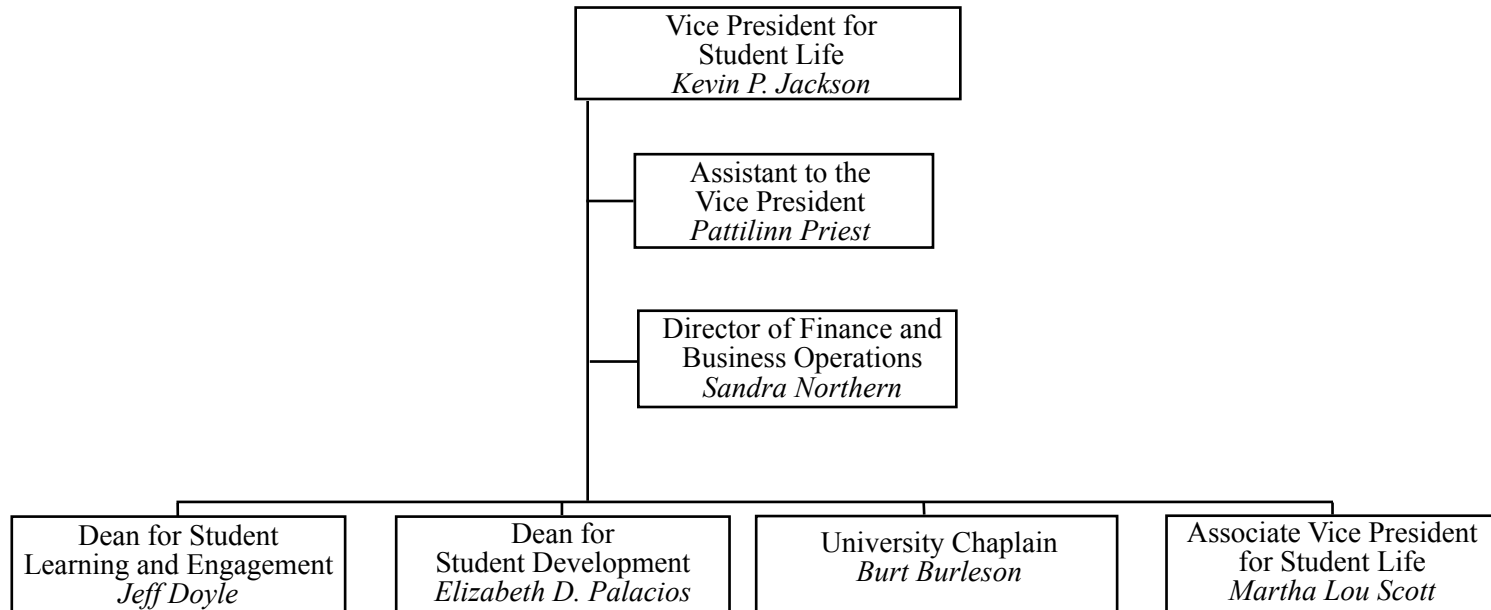

Division of Student Life Organizational Alignment

**Division of Student Life
Baylor University
2016-2017**

Division of Student Life
Deans and Department Heads
Baylor University
2016-2017

Student Learning and Engagement

Baylor University

2016-2017

(PPT represents Permanent Part-Time Employee)

November 2016

Student Development Baylor University 2016-2017

(PPT represents Permanent Part-Time Employee)

November 2016

Spiritual Life Baylor University 2016-2017

(PPT represents Permanent Part-Time Employee)

Student Health and Welfare

Baylor University

2016-2017

(PPT represents Permanent Part-Time Employee)

November 2016