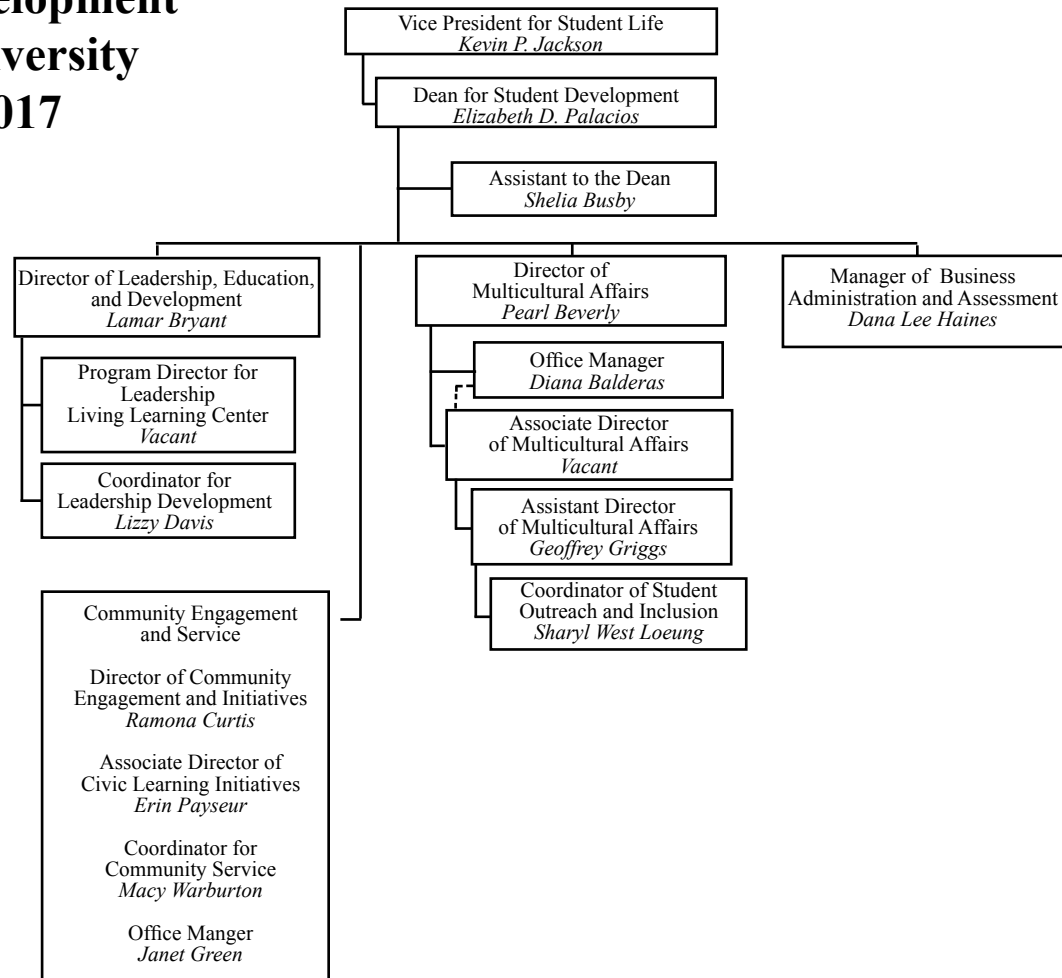

Division of Student Life Organizational Alignment

**Division of Student Life
Baylor University
2016-2017**

Division of Student Life
Deans and Department Heads
Baylor University
2016-2017

Student Learning and Engagement

Baylor University

2016-2017

(PPT represents Permanent Part-Time Employee)

November 2016

Student Development Baylor University 2016-2017

(PPT represents Permanent Part-Time Employee)

November 2016

Spiritual Life Baylor University 2016-2017

(PPT represents Permanent Part-Time Employee)

Student Health and Welfare

Baylor University

2016-2017

(PPT represents Permanent Part-Time Employee)

November 2016