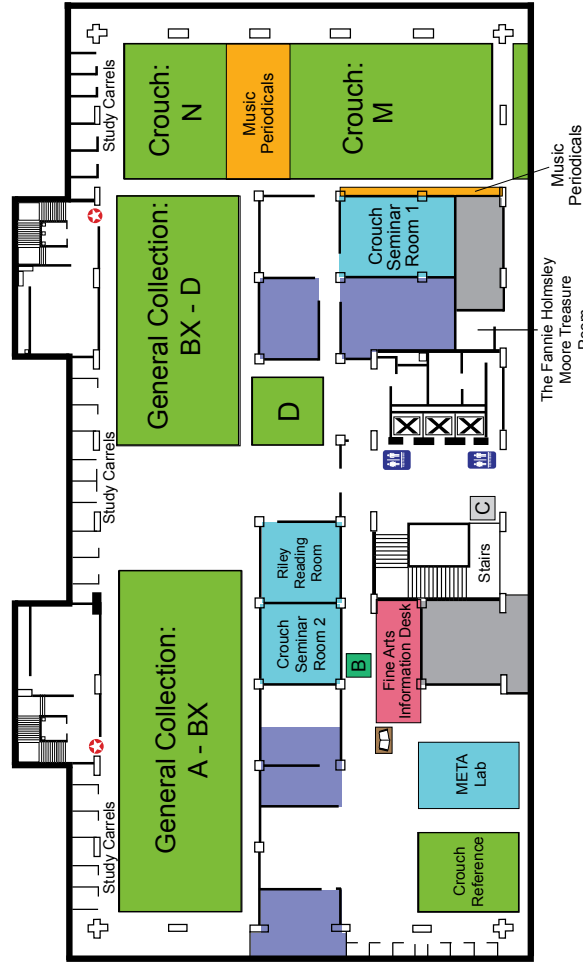

WHERE DO I FIND ...

Library of Congress Classification

	Location
A	Moody 3rd
B-BD	Moody 3rd
BF	Jones 2nd
BH-BX	Moody 3rd
C	Moody 3rd
D	Moody 3rd
E	Moody 2nd
F	Moody 1st
G-GC	Jones 2nd
GE-GV	Moody 1st
H	Moody 1st
J	Moody 1st
K	Jones 2nd
L	Jones 2nd
M	Moody 1st
N	Moody 3rd
P	Moody 3rd
Q	Moody 1st
R	Jones 2nd
S	Jones 2nd
T	Jones 2nd
U	Jones 2nd
V	Jones 2nd
Z	Jones 2nd

Periodicals

Music	Moody 3rd
Science and Engineering	Jones 2nd
Social Sciences, Humanities and General	Moody 2nd

LEGEND

	Assistance		ATM
	Classrooms/Meeting Rooms		Book Return
	Collections		Elevator
	Food		Emergency Exit
	Microforms		Restrooms
	Offices		KIC Scanner
	Periodicals		Copier
	BearCat Lookup Station		
	Express Checkout		

JESSE H. JONES LIBRARY-FIRST FLOOR

JESSE H. JONES LIBRARY

MOODY MEMORIAL LIBRARY-GARDEN LEVEL

MOODY MEMORIAL LIBRARY

MOODY MEMORIAL LIBRARY-SECOND FLOOR

MOODY MEMORIAL LIBRARY-THIRD FLOOR

MOODY MEMORIAL LIBRARY-FIRST FLOOR