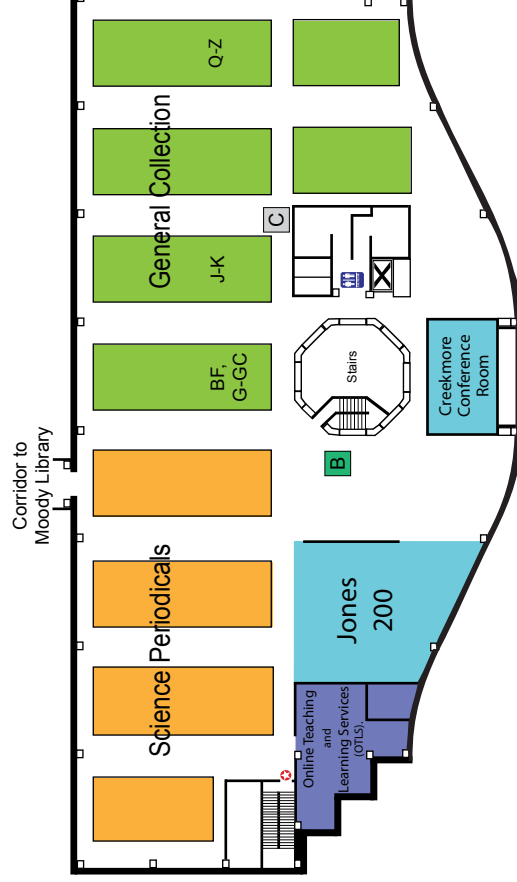

WHERE DO I FIND ...

Library of Congress Classification

	Location
A	Moody 3rd
B-BD	Moody 3rd
BF	Jones 2nd
BH-BX	Moody 3rd
C	Moody 3rd
D	Moody 3rd
E	Moody 2nd
F	Moody 1st
G-GC	Jones 2nd
GE-GV	Moody 1st
H	Moody 1st
J	Moody 1st
K	Jones 2nd
L	Jones 2nd
M	Moody 1st
N	Moody 3rd
P	Moody 3rd
Q	Moody 1st
R	Jones 2nd
S	Jones 2nd
T	Jones 2nd
U	Jones 2nd
V	Jones 2nd
Z	Jones 2nd

Periodicals

Music	Moody 3rd
Science and Engineering	Jones 2nd
Social Sciences, Humanities and General	Moody 2nd

LEGEND

	Assistance		ATM
	Classrooms/Meeting Rooms		Book Return
	Collections		Elevator
	Food		Emergency Exit
	Microforms		Restrooms
	Offices		KIC Scanner
	Periodicals		Copier
	BearCat Lookup Station		
	Express Checkout		

JESSE H. JONES LIBRARY-FIRST FLOOR

JESSE H. JONES LIBRARY

MOODY MEMORIAL LIBRARY-GARDEN LEVEL

MOODY MEMORIAL LIBRARY

MOODY MEMORIAL LIBRARY-SECOND FLOOR

MOODY MEMORIAL LIBRARY-THIRD FLOOR

MOODY MEMORIAL LIBRARY-FIRST FLOOR