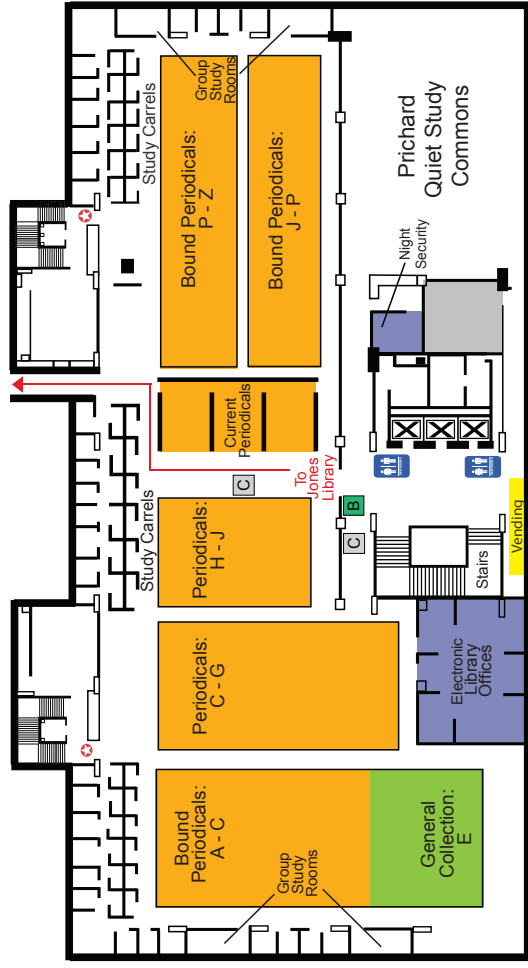

WHERE DO I FIND ...

Library of Congress Classification

	Location
A	Moody 3rd
B-BD	Moody 3rd
BF	Jones 2nd
BH-BX	Moody 3rd
C	Moody 3rd
D	Moody 3rd
E	Moody 2nd
F	Moody 1st
G-GC	Jones 2nd
GE-GV	Moody 1st
H	Moody 1st
J	Moody 1st
K	Jones 2nd
L	Jones 2nd
M	Moody 1st
N	Moody 3rd
P	Moody 3rd
Q	Moody 1st
R	Jones 2nd
S	Jones 2nd
T	Jones 2nd
U	Jones 2nd
V	Jones 2nd
Z	Jones 2nd

Periodicals

Music	Moody 3rd
Science and Engineering	Jones 2nd
Social Sciences, Humanities and General	Moody 2nd

LEGEND

	Assistance		ATM
	Classrooms/Meeting Rooms		Book Return
	Collections		Elevator
	Food		Emergency Exit
	Microforms		Restrooms
	Offices		KIC Scanner
	Periodicals		Copier
	BearCat Lookup Station		
	Express Checkout		

JESSE H. JONES LIBRARY-FIRST FLOOR

JESSE H. JONES LIBRARY

MOODY MEMORIAL LIBRARY-GARDEN LEVEL

MOODY MEMORIAL LIBRARY

MOODY MEMORIAL LIBRARY-SECOND FLOOR

MOODY MEMORIAL LIBRARY-THIRD FLOOR

MOODY MEMORIAL LIBRARY-FIRST FLOOR