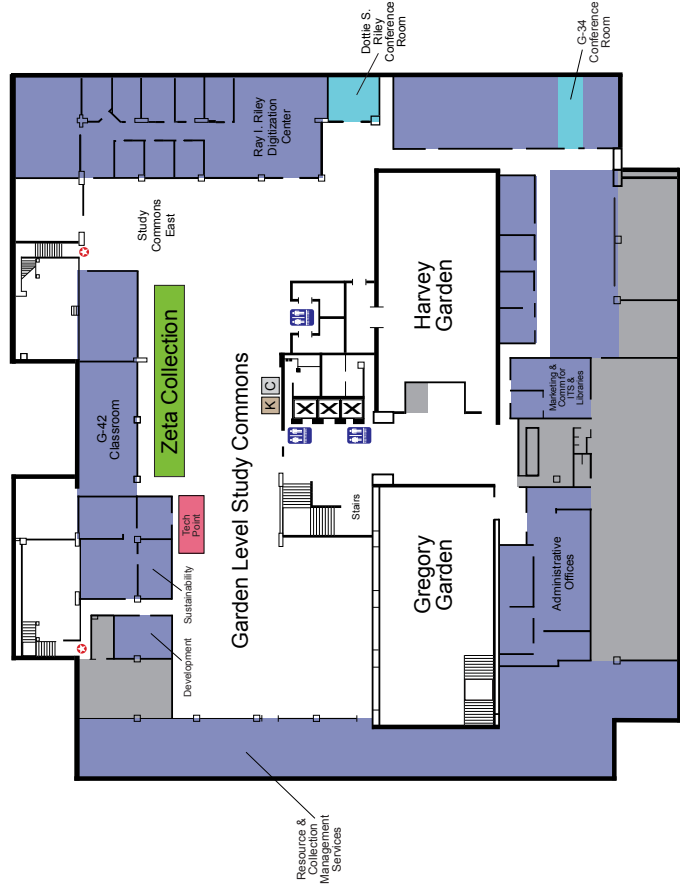

WHERE DO I FIND ...

Library of Congress Classification

	Location
A	Moody 3rd
B-BD	Moody 3rd
BF	Jones 2nd
BH-BX	Moody 3rd
C	Moody 3rd
D	Moody 3rd
E	Moody 2nd
F	Moody 1st
G-GC	Jones 2nd
GE-GV	Moody 1st
H	Moody 1st
J	Moody 1st
K	Jones 2nd
L	Jones 2nd
M	Moody 1st
N	Moody 3rd
P	Moody 3rd
Q	Moody 1st
R	Jones 2nd
S	Jones 2nd
T	Jones 2nd
U	Jones 2nd
V	Jones 2nd
Z	Jones 2nd

Periodicals

Music	Moody 3rd
Science and Engineering	Jones 2nd
Social Sciences, Humanities and General	Moody 2nd

LEGEND

	Assistance		ATM
	Classrooms/Meeting Rooms		Book Return
	Collections		Elevator
	Food		Emergency Exit
	Microforms		Restrooms
	Offices		KIC Scanner
	Periodicals		Copier
	BearCat Lookup Station		
	Express Checkout		

JESSE H. JONES LIBRARY-FIRST FLOOR

JESSE H. JONES LIBRARY

MOODY MEMORIAL LIBRARY-GARDEN LEVEL

MOODY MEMORIAL LIBRARY

MOODY MEMORIAL LIBRARY-SECOND FLOOR

MOODY MEMORIAL LIBRARY-THIRD FLOOR

MOODY MEMORIAL LIBRARY-FIRST FLOOR