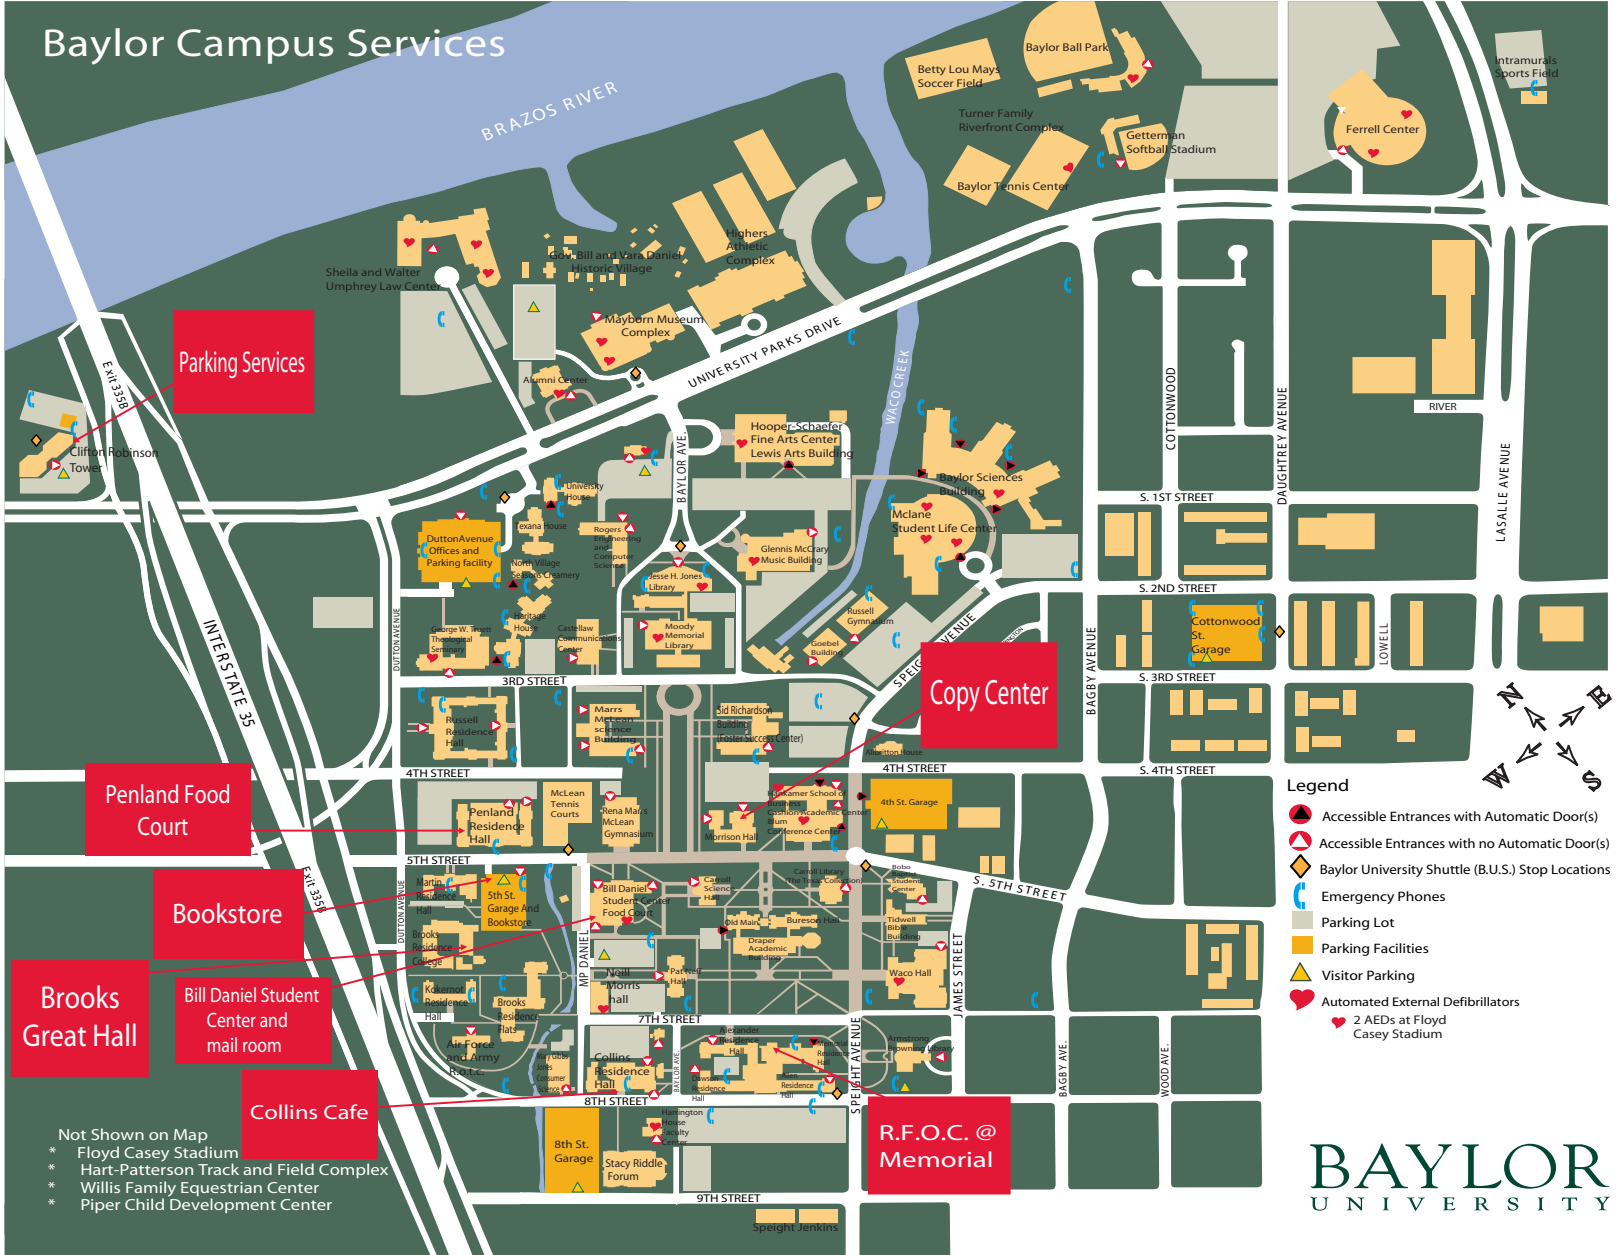

Baylor Campus Services

Parking Services

Penland Food Court

Bookstore

Brooks Great Hall

Bill Daniel Student Center and mail room

Collins Cafe

Copy Center

R.F.O.C. @ Memorial

Legend

- Accessible Entrances with Automatic Door(s)
- Accessible Entrances with no Automatic Door(s)
- Baylor University Shuttle (B.U.S.) Stop Locations
- Emergency Phones
- Parking Lot
- Parking Facilities
- Visitor Parking
- Automated External Defibrillators
- 2 AEDs at Floyd Casey Stadium

Not Shown on Map

- * Floyd Casey Stadium
- * Hart-Patterson Track and Field Complex
- * Willis Family Equestrian Center
- * Piper Child Development Center

BAYLOR
UNIVERSITY