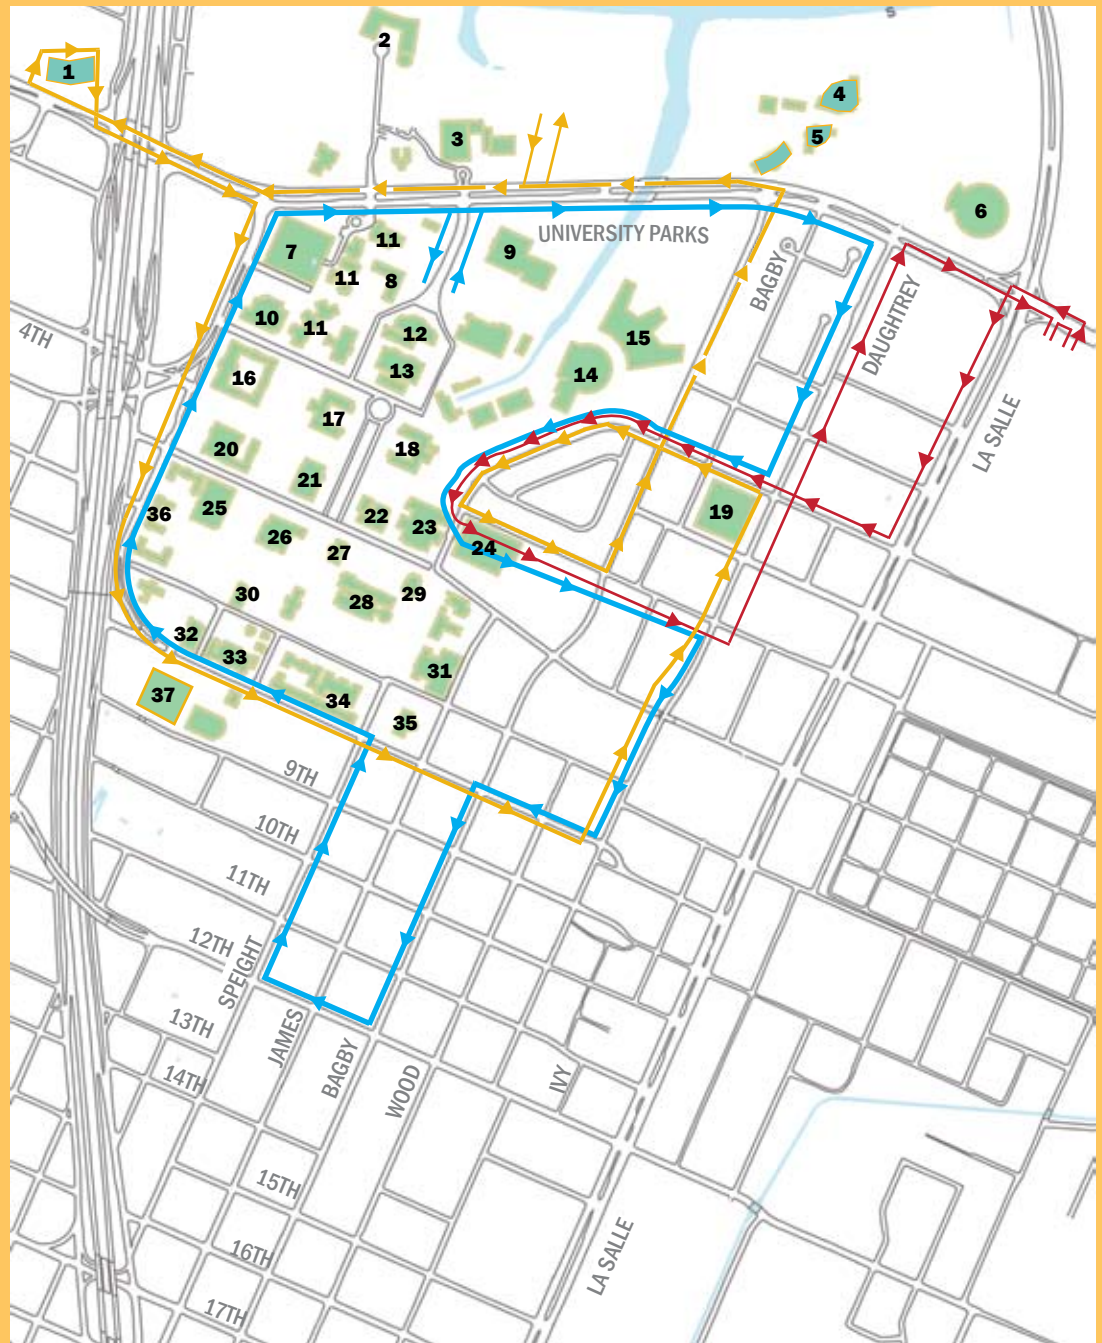

www.baylor.edu/bus

Route Schedule

Service starts each class day at 7:30 a.m. and ends at 5:30 p.m.

BLUE ROUTE 10-minute Service (Minutes after the hour)

Speight Street Stop/HEB/Jones Library

Dutton Garage	:30	:39	:50	:59	:10	:19
Jones Library	:32	:41	:52	:01	:12	:21
East Campus Garage	:35	:44	:55	:04	:15	:24
Speight St. Stop	:37	:46	:57	:06	:17	:26
8th & Daughtrey	:39	:48	:59	:08	:19	:28
Bagby & 12th	:41	:50	:01	:10	:21	:30
11th & Speight	:43	:52	:03	:12	:23	:32
8th St. Garage	:45	:54	:05	:14	:25	:34
Dutton & 5th	:47	:56	:07	:16	:27	:36
Dutton & 4th	:49	:58	:09	:18	:29	:38

GOLD ROUTE 15-minute Service (Minutes after the hour)

Speight Street Stop/Athletic Complex/Robinson Tower

Robinson Tower	:30	:45	:00	:15
Dutton Garage	:32	:47	:02	:17
5th & Dutton	:33	:48	:03	:18
8th St. Garage	:35	:50	:05	:20
East Campus Garage	:37	:52	:07	:22
Speight St. Stop	:39	:54	:09	:24
University Parks & Bagby	:41	:56	:11	:26
University Parks & Dutton	:43	:58	:13	:28

RED ROUTE 15-minute Service (Minutes after the hour)

Speight Street Stop/University Parks Apts/Outpost Apts

University Park Apts	:30	:45	:00	:15
Outpost Apts	:33	:48	:03	:18
Univ Pks & LaSalle	:35	:50	:05	:20
2nd St & LaSalle	:36	:51	:06	:21
East Campus Garage	:38	:53	:08	:23
Speight St Stop	:40	:55	:10	:25
4th & Daughtrey	:41	:56	:11	:26
Daughtrey & Univ Pks	:43	:58	:13	:28