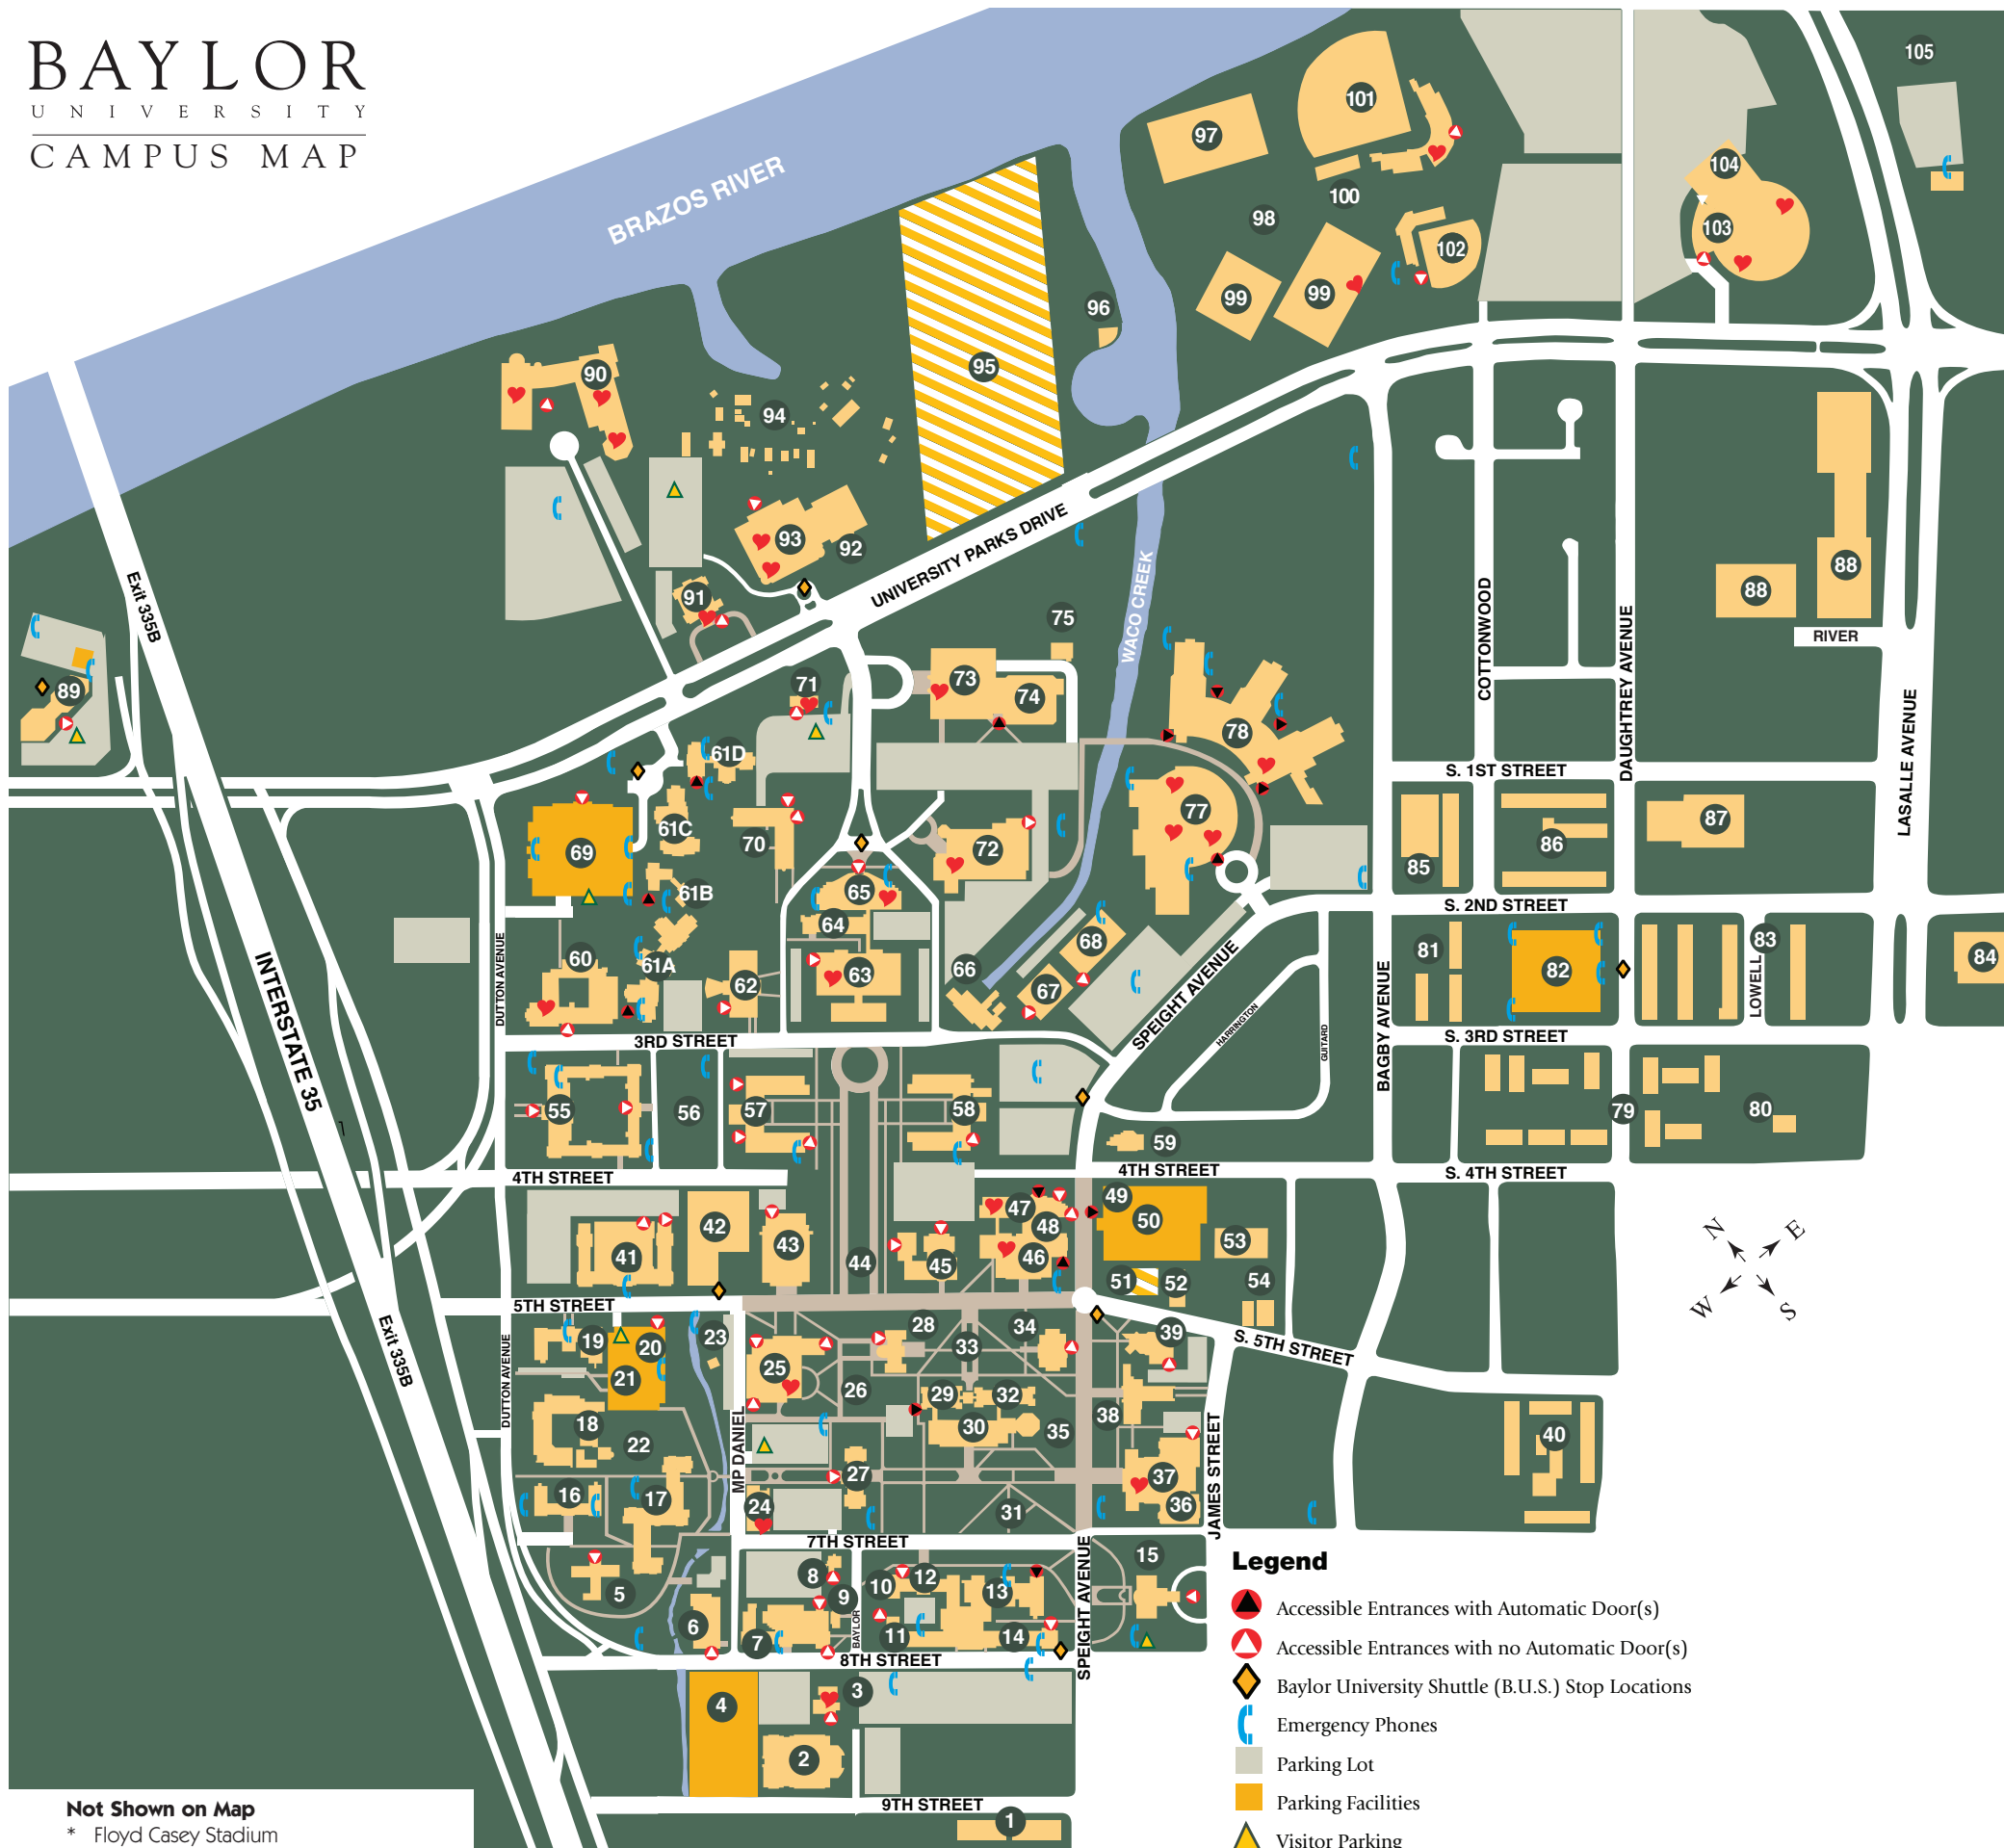

## CAMPUS MAP

### Not Shown on Map

- \* Floyd Casey Stadium
- \* Hart-Patterson Track and Field Complex
- \* Willis Family Equestrian Center
- \* Piper Child Development Center (315 Washington Ave.)

### Outdoor Areas

- 56 Bear Park
- 23 Bill and Eva Williams Bear Habitat
- 33 Burselon Quadrangle
- 31 Founders Mall
- 44 Fountain Mall
- 26 Vara Martin Daniel Plaza