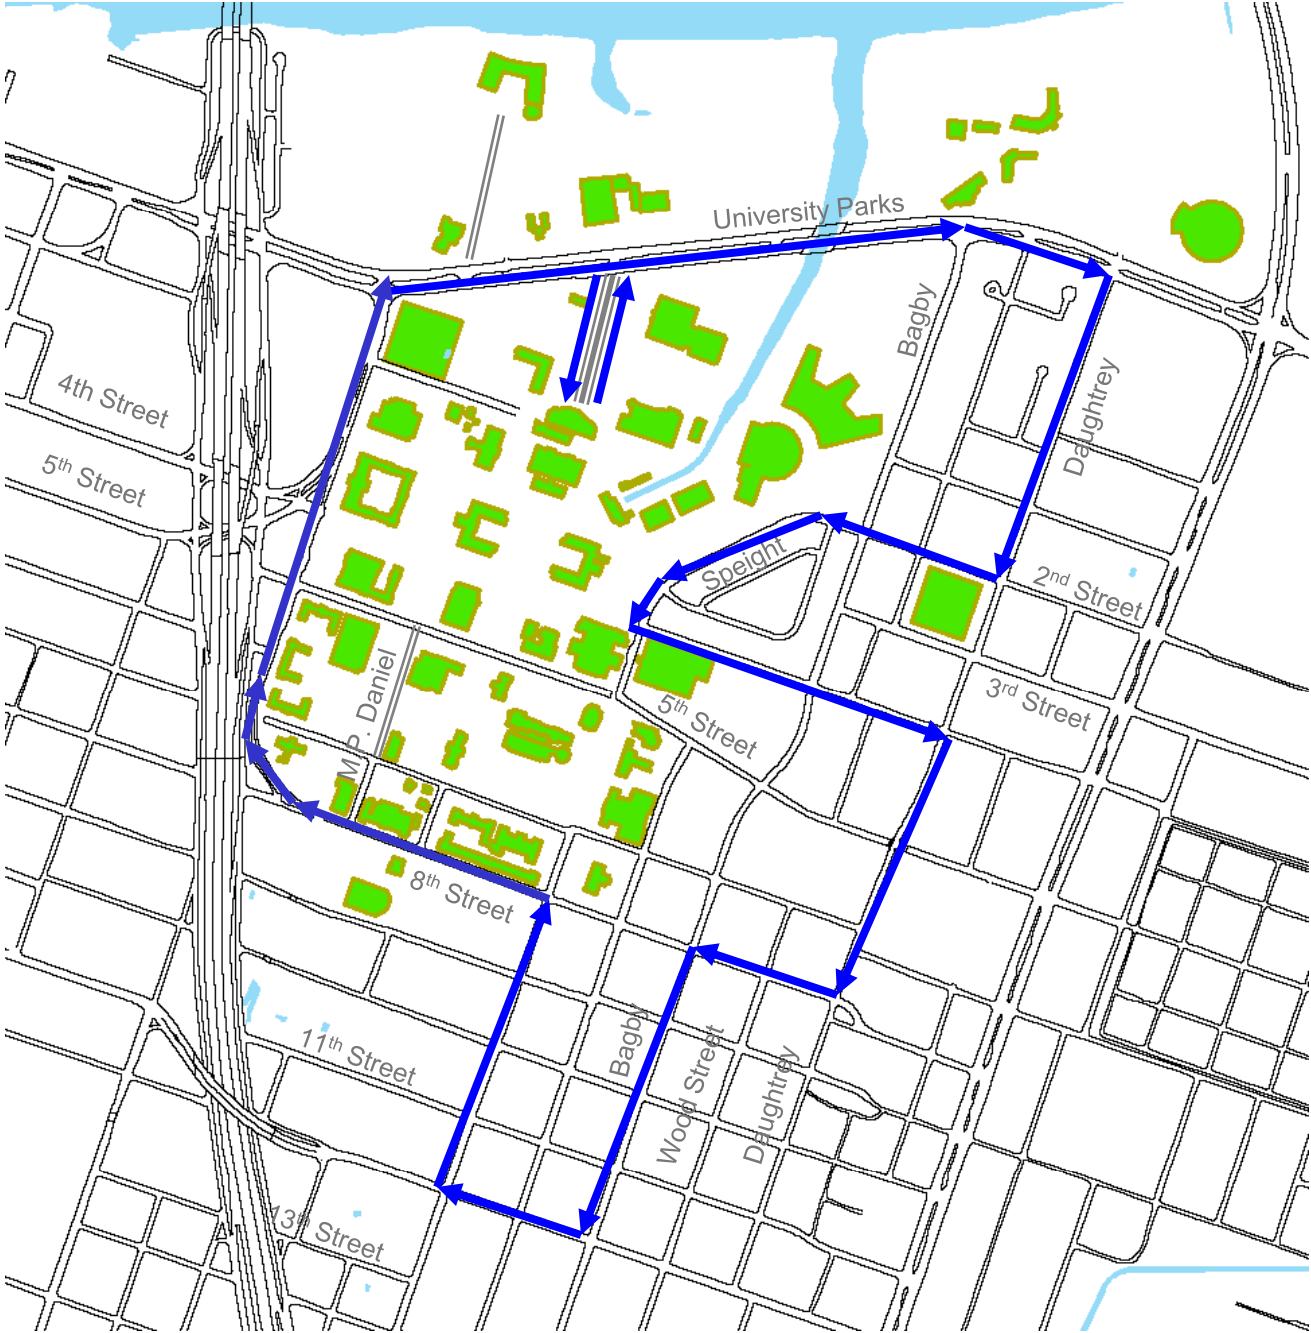

Blue Route

Fall 2008-Spring 2009

BLUE ROUTE

Distance - 4.4 Miles

Blue						
Dutton Garage	30	39	50	59	10	19
Jones Library	32	41	52	1	12	21
East Campus Garage	35	44	55	4	15	24
Speight St Stop	37	46	57	6	17	26
8th & Daughtrey	39	48	59	8	19	28
Bagby & 12th	41	50	1	10	21	30
11th & Speight	43	52	3	12	23	32
8th St Garage	45	54	5	14	25	34
Dutton St.	47	56	7	16	27	36
Dutton & 4th	49	58	9	18	29	38

Driving Directions			
Start	Dutton Garage	Left	Bagby
Right	University Parks	Right	12th St
Stop	Jones Library	Right	Speight St
Right	Daughtrey	Left	8th St
	2nd St/Speight St	Right	MP Daniel
Left	4th St	Left	5th St
Right	Daughtrey	Right	Dutton
Right	8th St	End	Dutton Garage