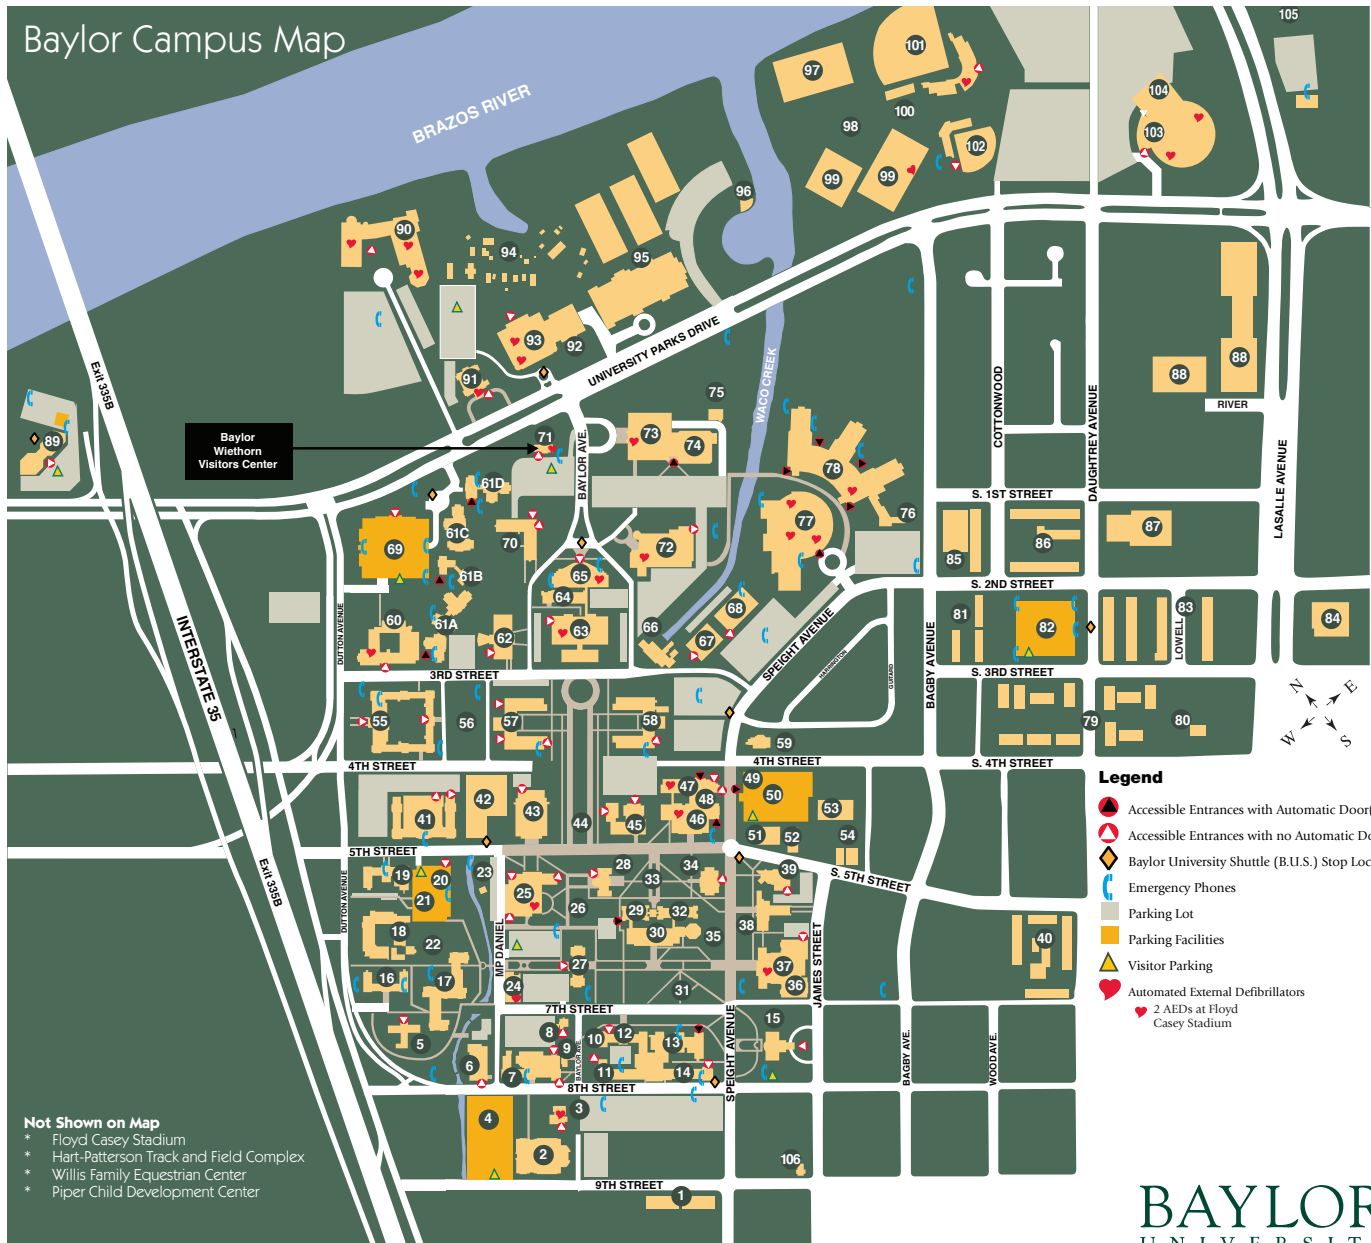

# Baylor Campus Map

**Not Shown on Map**  
 \* Floyd Casey Stadium  
 \* Hart-Patterson Track and Field Complex  
 \* Willis Family Equestrian Center  
 \* Piper Child Development Center

- Legend**
- Accessible Entrances with Automatic Door(s)
  - Accessible Entrances with no Automatic Door(s)
  - Baylor University Shuttle (B.U.S.) Stop Locations
  - Emergency Phones
  - Parking Lot
  - Parking Facilities
  - Visitor Parking
  - Automated External Defibrillators
  - 2 AEDs at Floyd Casey Stadium

**BAYLOR**  
UNIVERSITY

### Conference Suites

- 10 Alexander Conference Suite
  - 25 Bill Daniel Student Center (SUB)
  - 48 Blume Conference Center
  - 39 Bobo Baptist Student Center
  - 3 Harrington House Faculty Center
  - 91 Hughes-Dillard Alumni Center
  - 51 McMullen-Connelly Faculty Center
  - 2 Stacy Riddle Forum
- ### Dining & Food Services
- 78 Baylor Sciences Building Atrium Café
  - 95 Bill Daniel Student Center Food Court
  - 7 Collins Café
  - 93 Discovery Center Café
  - 69 Chili's Too, Starbucks
  - 90 Law School Café
  - 13 RPiC Real Food on Campus
  - 63 Java City
  - 61B North Village Seasons Creamery
  - 41 Penland Food Court
  - 50 C3 Convenience Store
- ### Information & Services
- 20 Baylor Bookstore
  - 66 Baylor Energy Complex
  - 49 Baylor Police Department
  - 71 Wiethorn Visitors Center
- ### Libraries & Museums
- 15 Armstrong Browning Library
  - 34 Carroll Library (The Texas Collection)
  - 65 Jesse H. Jones Library
  - 92 Mayborn Museum Complex  
94 Gov. Bill and Vara Daniel Historic Village
  - 93 Harry and Anna Jeanes Discovery Center
  - 63 Moody Memorial Library
  - 64 Poage Legislative Library