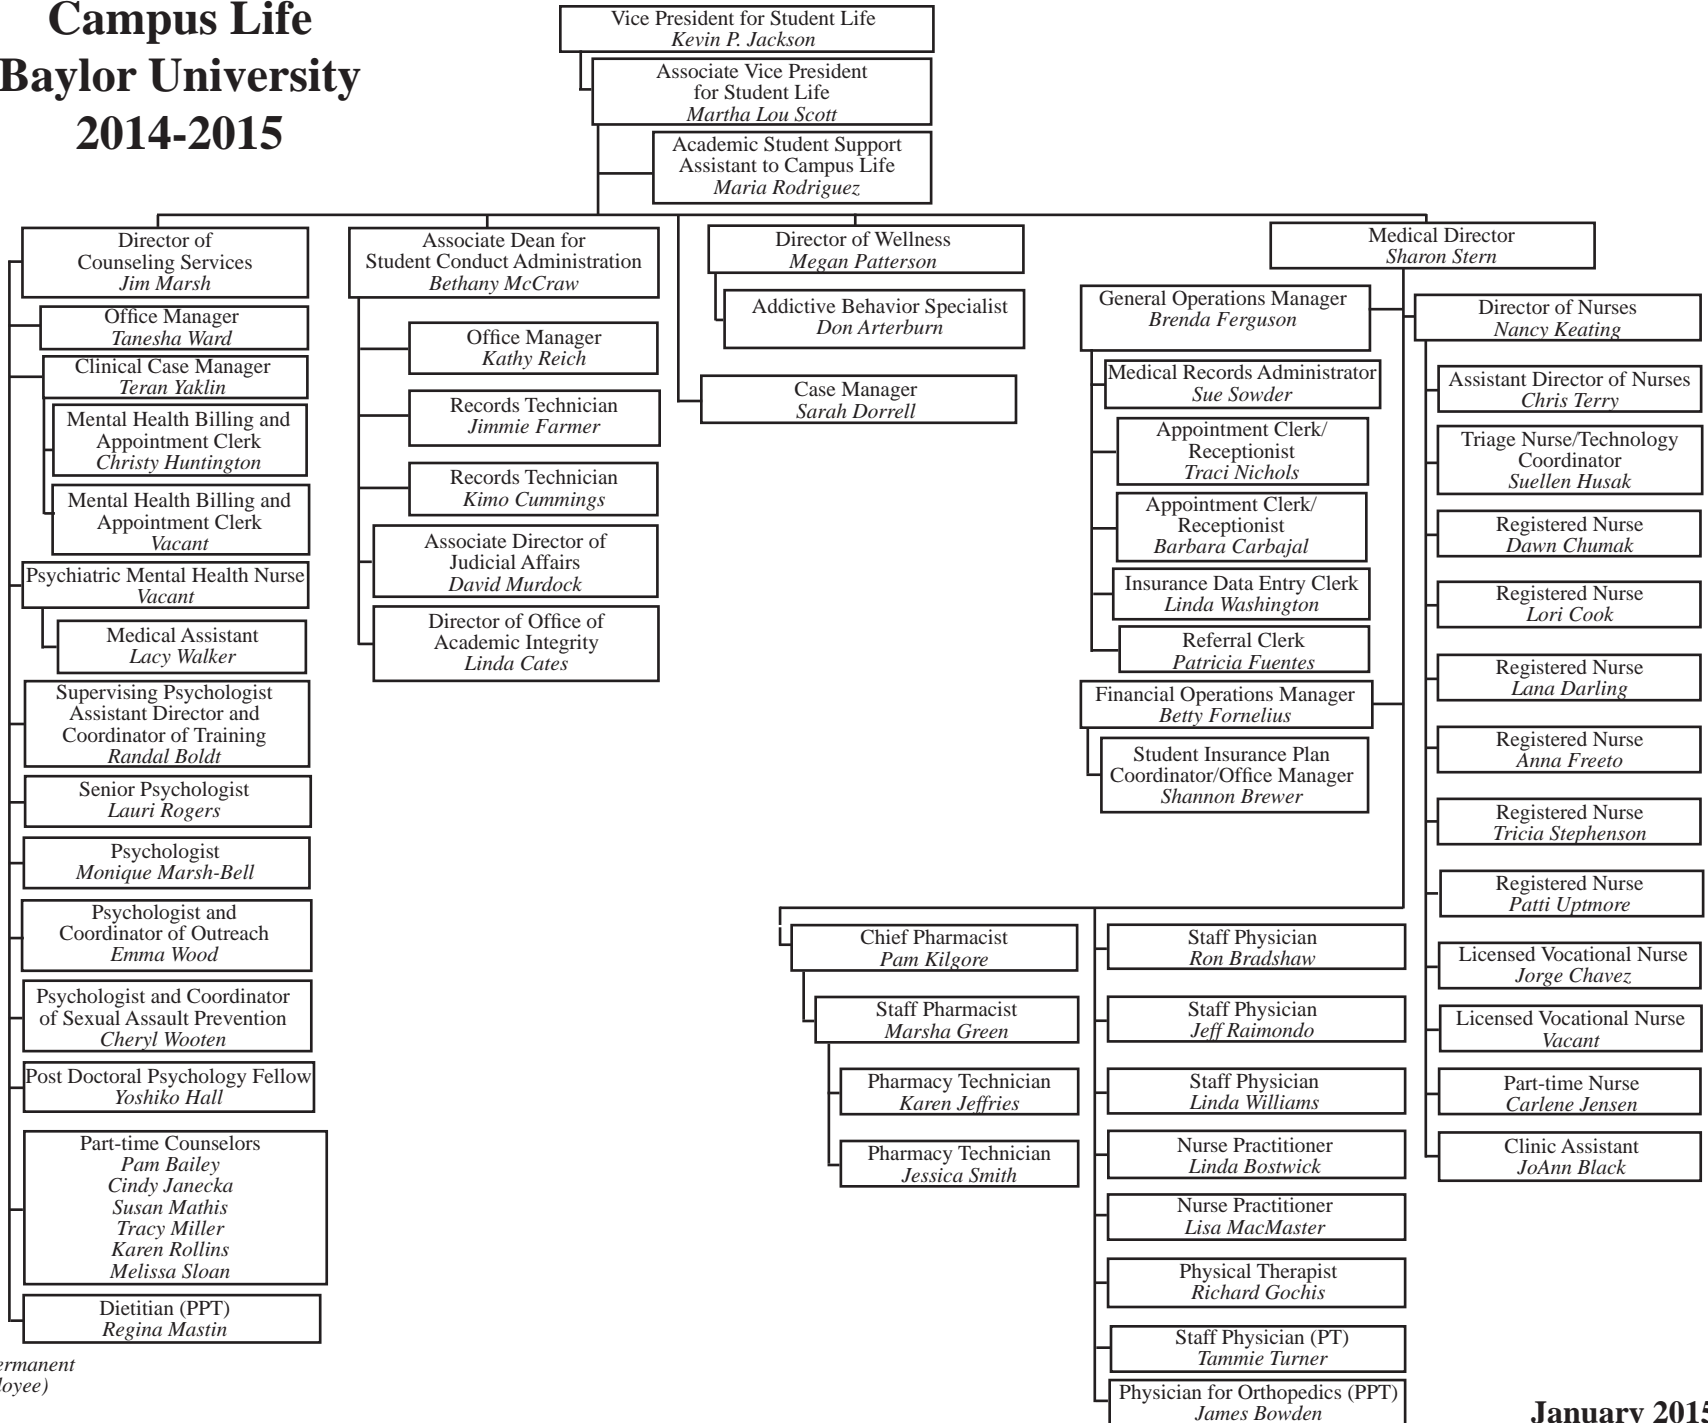

**Division of Student Life
Baylor University
2014-2015**

Division of Student Life
Deans and Department Heads
Baylor University
2014-2015

Student Learning and Engagement

Baylor University

2014-2015

(PPT represents Permanent Part-Time Employee)

January 2015

Student Development Baylor University 2014-2015

(PPT represents Permanent Part-Time Employee)

Campus Life Baylor University 2014-2015

(PPT represents Permanent Part-Time Employee)

Spiritual Life Baylor University 2014-2015

(PPT represents Permanent Part-Time Employee)