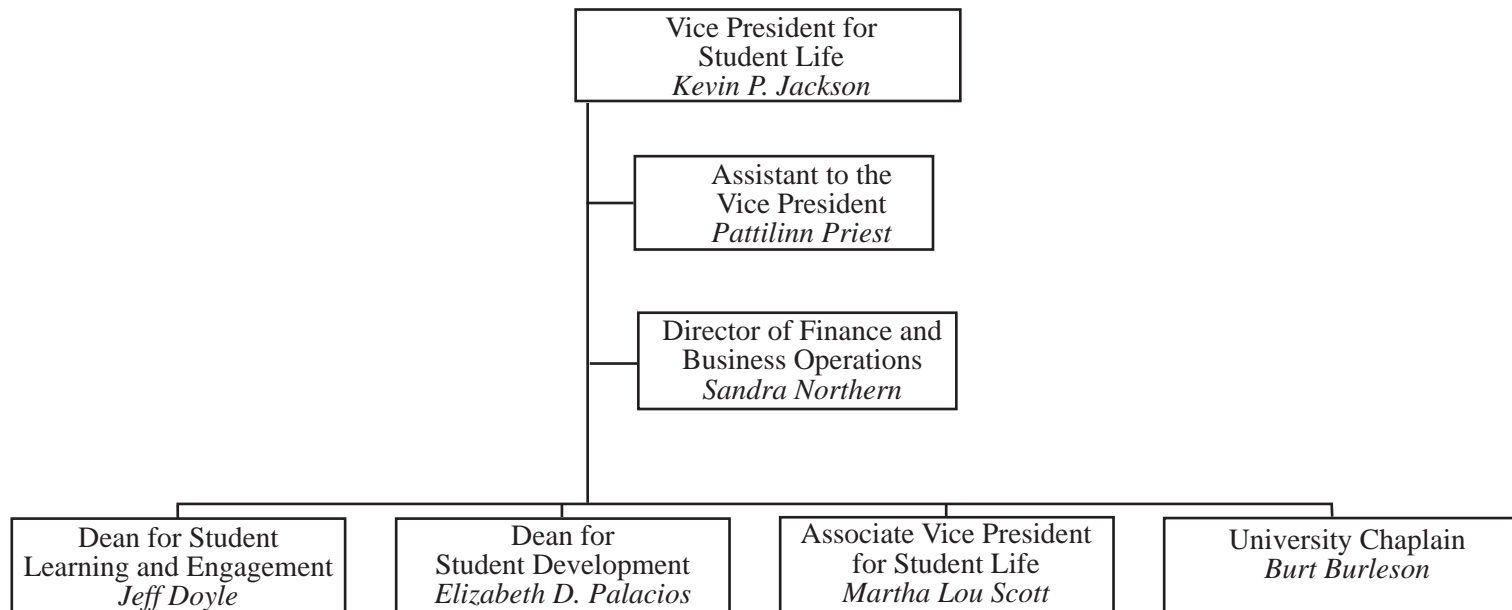

**Division of Student Life
Baylor University
2014-2015**

Division of Student Life
Deans and Department Heads
Baylor University
2014-2015

Student Learning and Engagement Baylor University 2014-2015

(PPT represents Permanent Part-Time Employee)

February 2015

Student Development Baylor University 2014-2015

(PPT represents Permanent Part-Time Employee)

February 2015

Campus Life Baylor University 2014-2015

(PPT represents Permanent Part-Time Employee)