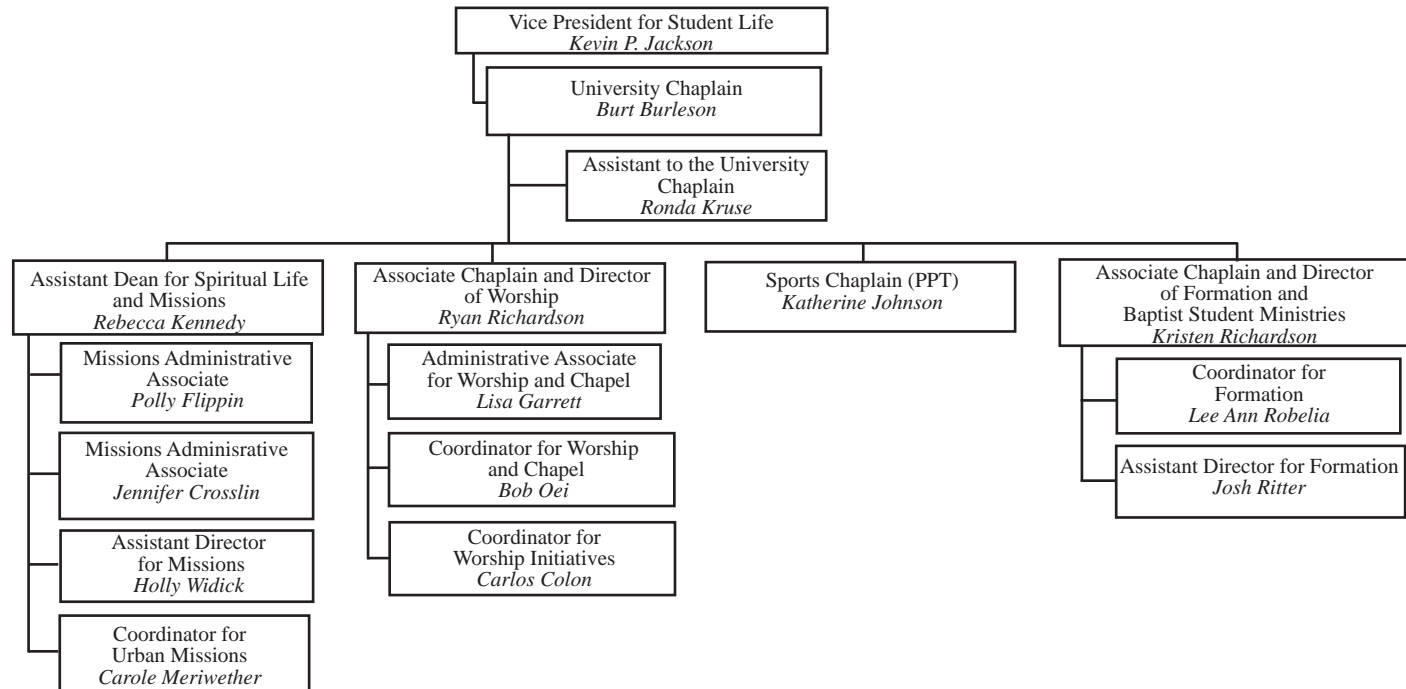

**Division of Student Life
Baylor University
2014-2015**

Division of Student Life
Deans and Department Heads
Baylor University
2014-2015

Student Learning and Engagement Baylor University 2014-2015

(PPT represents Permanent Part-Time Employee)

February 2015

Student Development Baylor University 2014-2015

(PPT represents Permanent Part-Time Employee)

February 2015

Campus Life Baylor University 2014-2015

(PPT represents Permanent Part-Time Employee)

Spiritual Life Baylor University 2014-2015

(PPT represents Permanent Part-Time Employee)