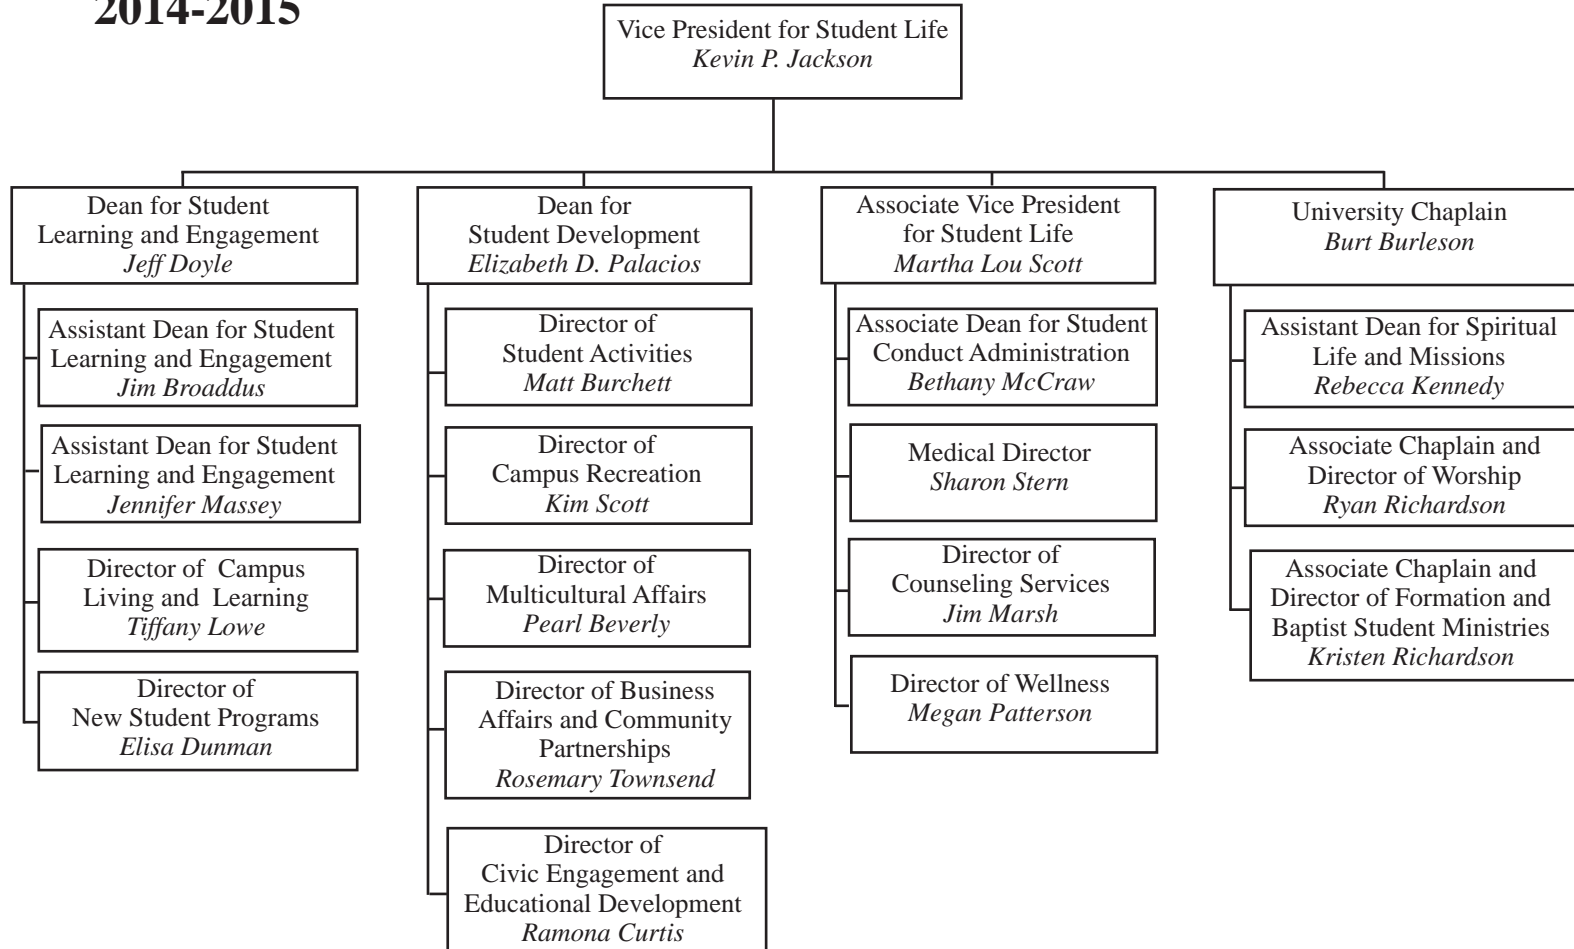

**Division of Student Life
Baylor University
2014-2015**

Division of Student Life
Deans and Department Heads
Baylor University
2014-2015

Student Learning and Engagement Baylor University 2014-2015

(PPT represents Permanent Part-Time Employee)

February 2015

Student Development Baylor University 2014-2015

(PPT represents Permanent Part-Time Employee)

February 2015

Campus Life Baylor University 2014-2015

(PPT represents Permanent Part-Time Employee)