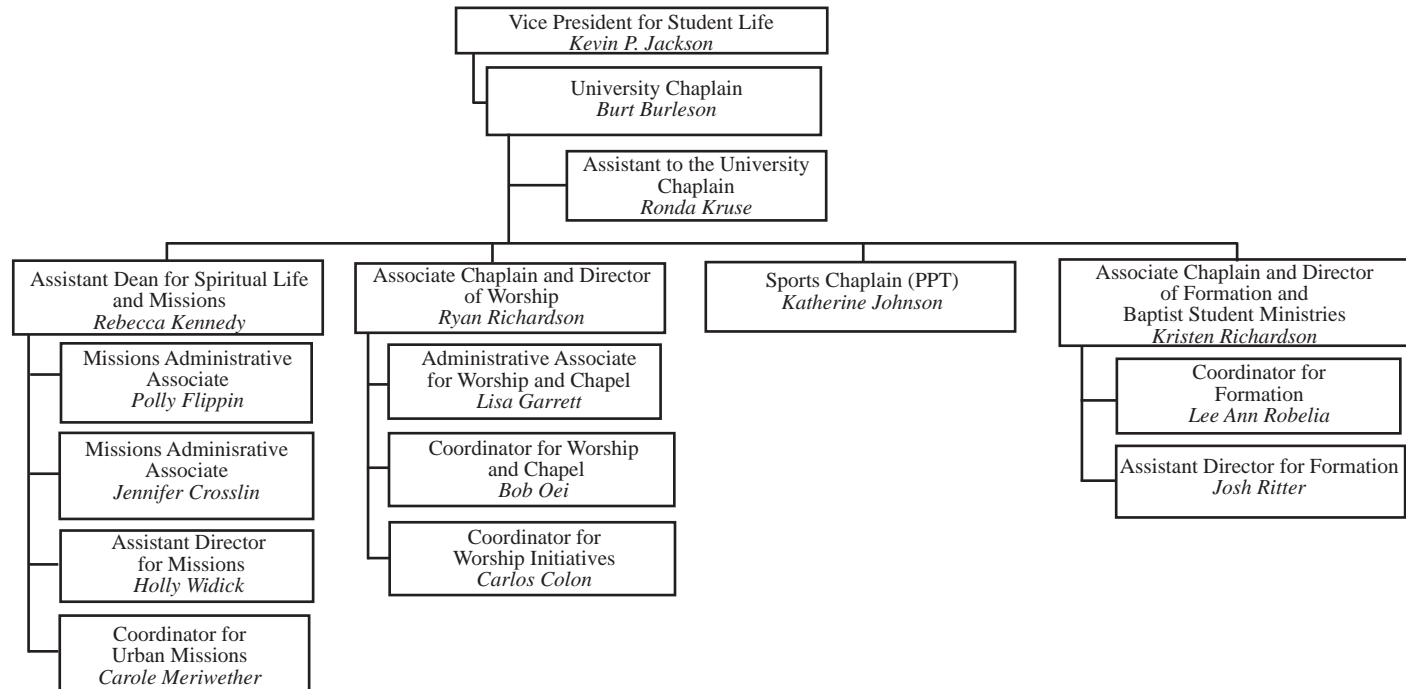

**Division of Student Life
Baylor University
2014-2015**

Division of Student Life
Deans and Department Heads
Baylor University
2014-2015

Student Learning and Engagement

Baylor University

2014-2015

(PPT represents Permanent Part-Time Employee)

January 2015

Student Development Baylor University 2014-2015

(PPT represents Permanent Part-Time Employee)

Campus Life Baylor University 2014-2015

(PPT represents Permanent Part-Time Employee)

Spiritual Life Baylor University 2014-2015