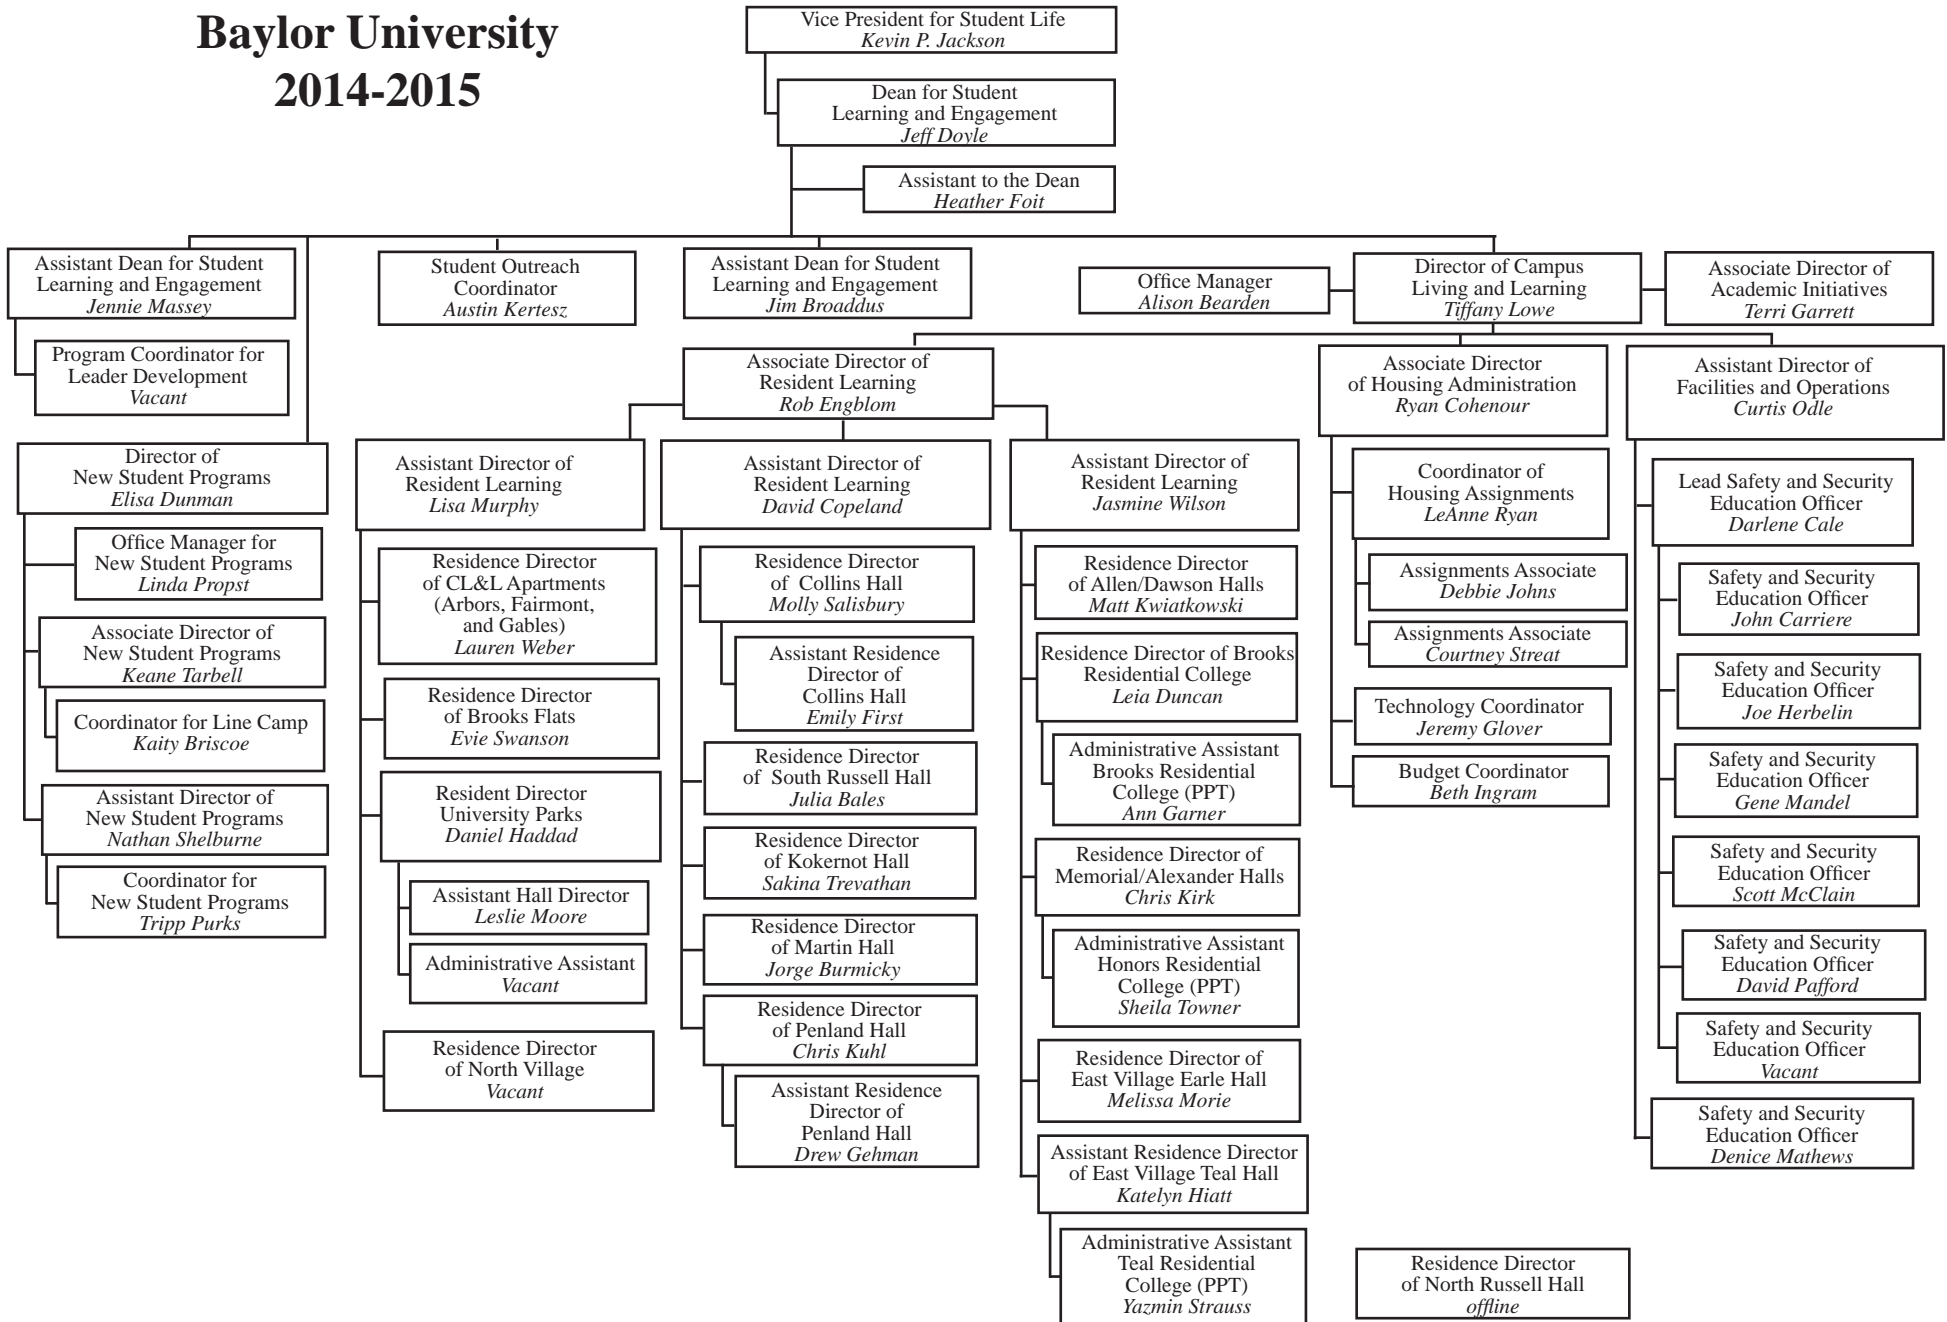

**Division of Student Life
Baylor University
2014-2015**

Division of Student Life
Deans and Department Heads
Baylor University
2014-2015

Student Learning and Engagement Baylor University 2014-2015

(PPT represents Permanent Part-Time Employee)

February 2015

Student Development Baylor University 2014-2015

(PPT represents Permanent Part-Time Employee)

February 2015

Campus Life Baylor University 2014-2015

(PPT represents Permanent Part-Time Employee)

Spiritual Life Baylor University 2014-2015

(PPT represents Permanent Part-Time Employee)