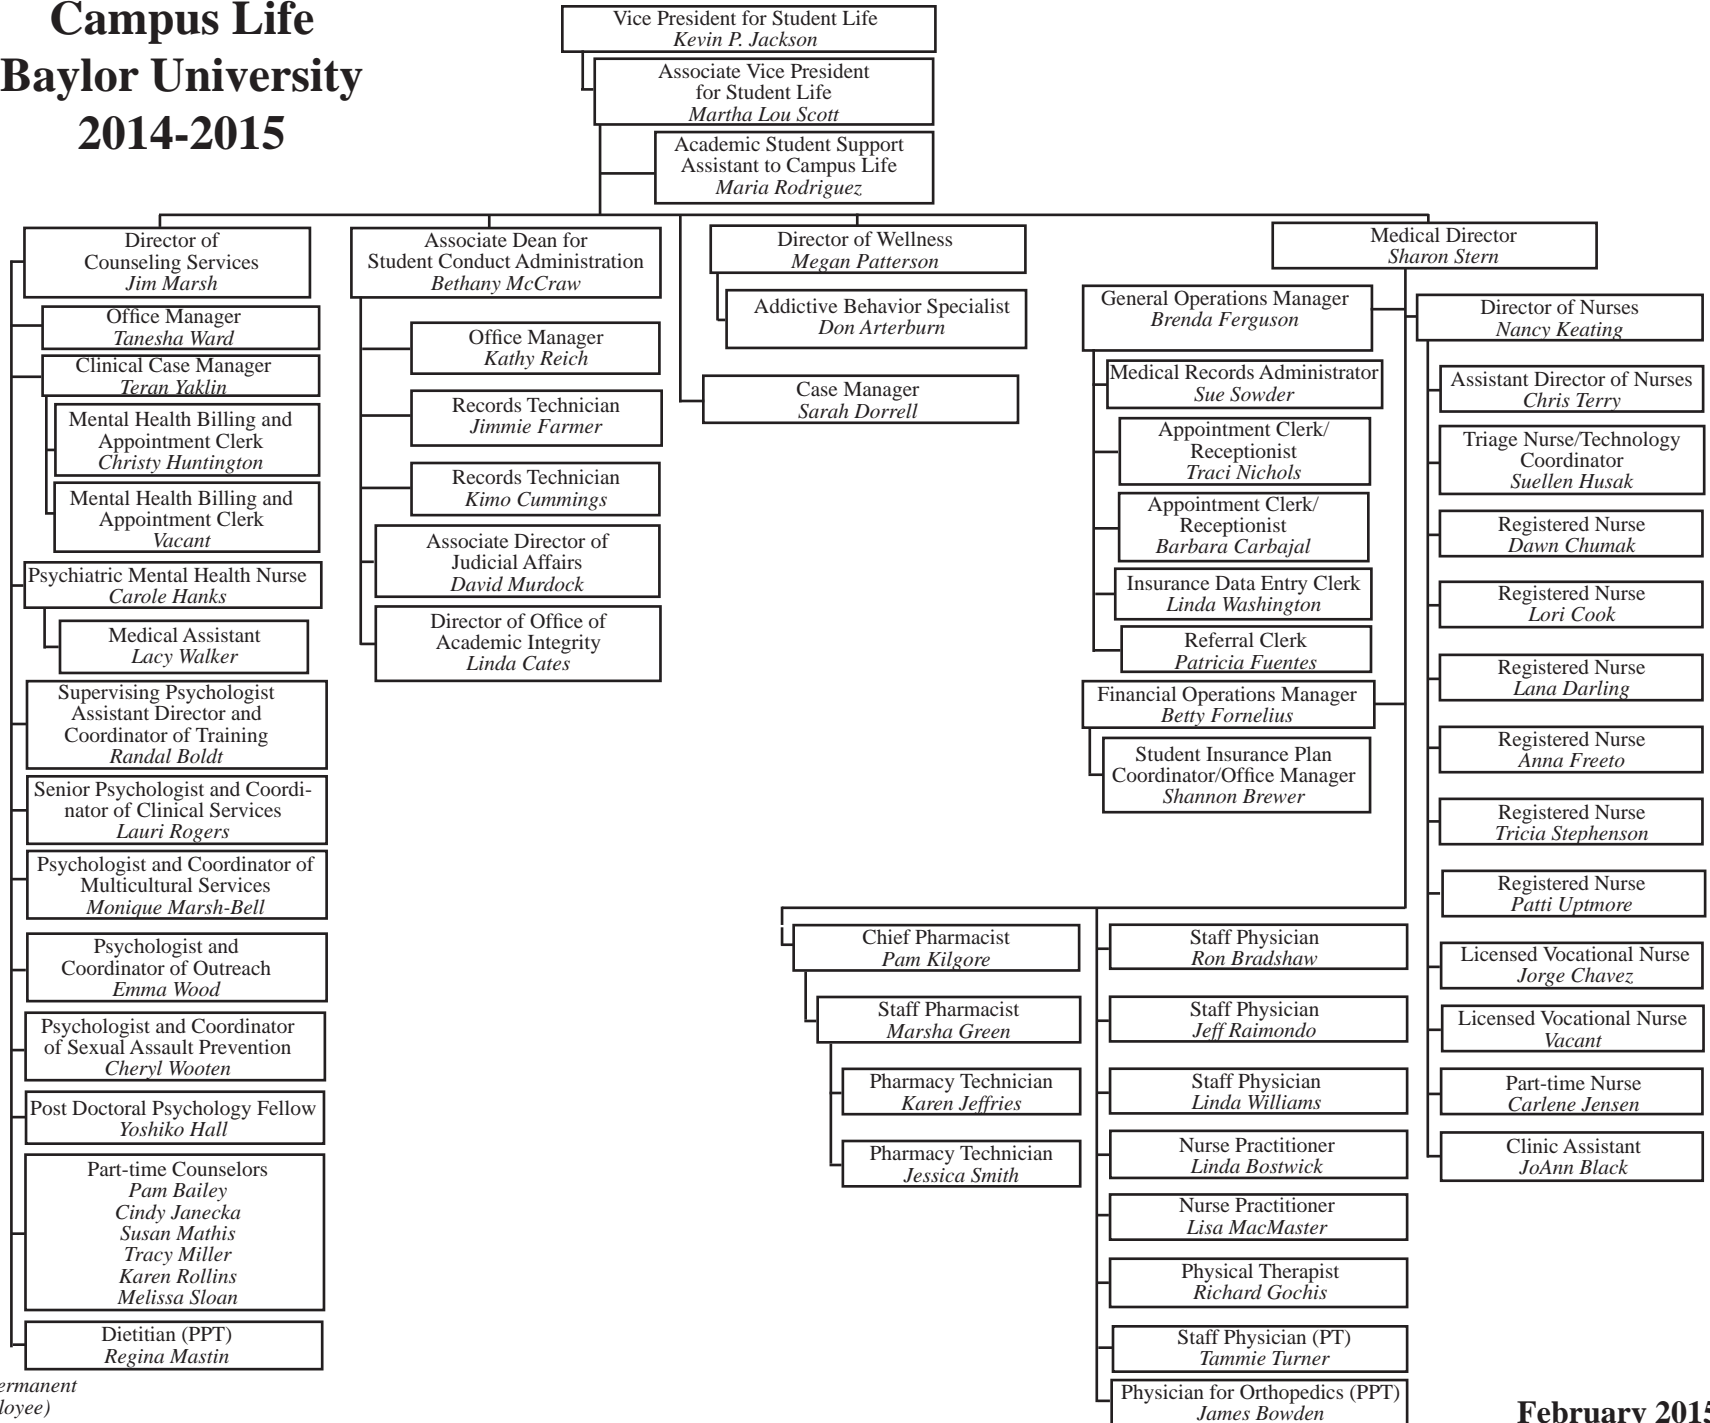

**Division of Student Life
Baylor University
2014-2015**

Division of Student Life
Deans and Department Heads
Baylor University
2014-2015

Student Learning and Engagement Baylor University 2014-2015

(PPT represents Permanent Part-Time Employee)

February 2015

Student Development Baylor University 2014-2015

(PPT represents Permanent Part-Time Employee)

February 2015

Campus Life Baylor University 2014-2015

(PPT represents Permanent Part-Time Employee)

Spiritual Life Baylor University 2014-2015

(PPT represents Permanent Part-Time Employee)