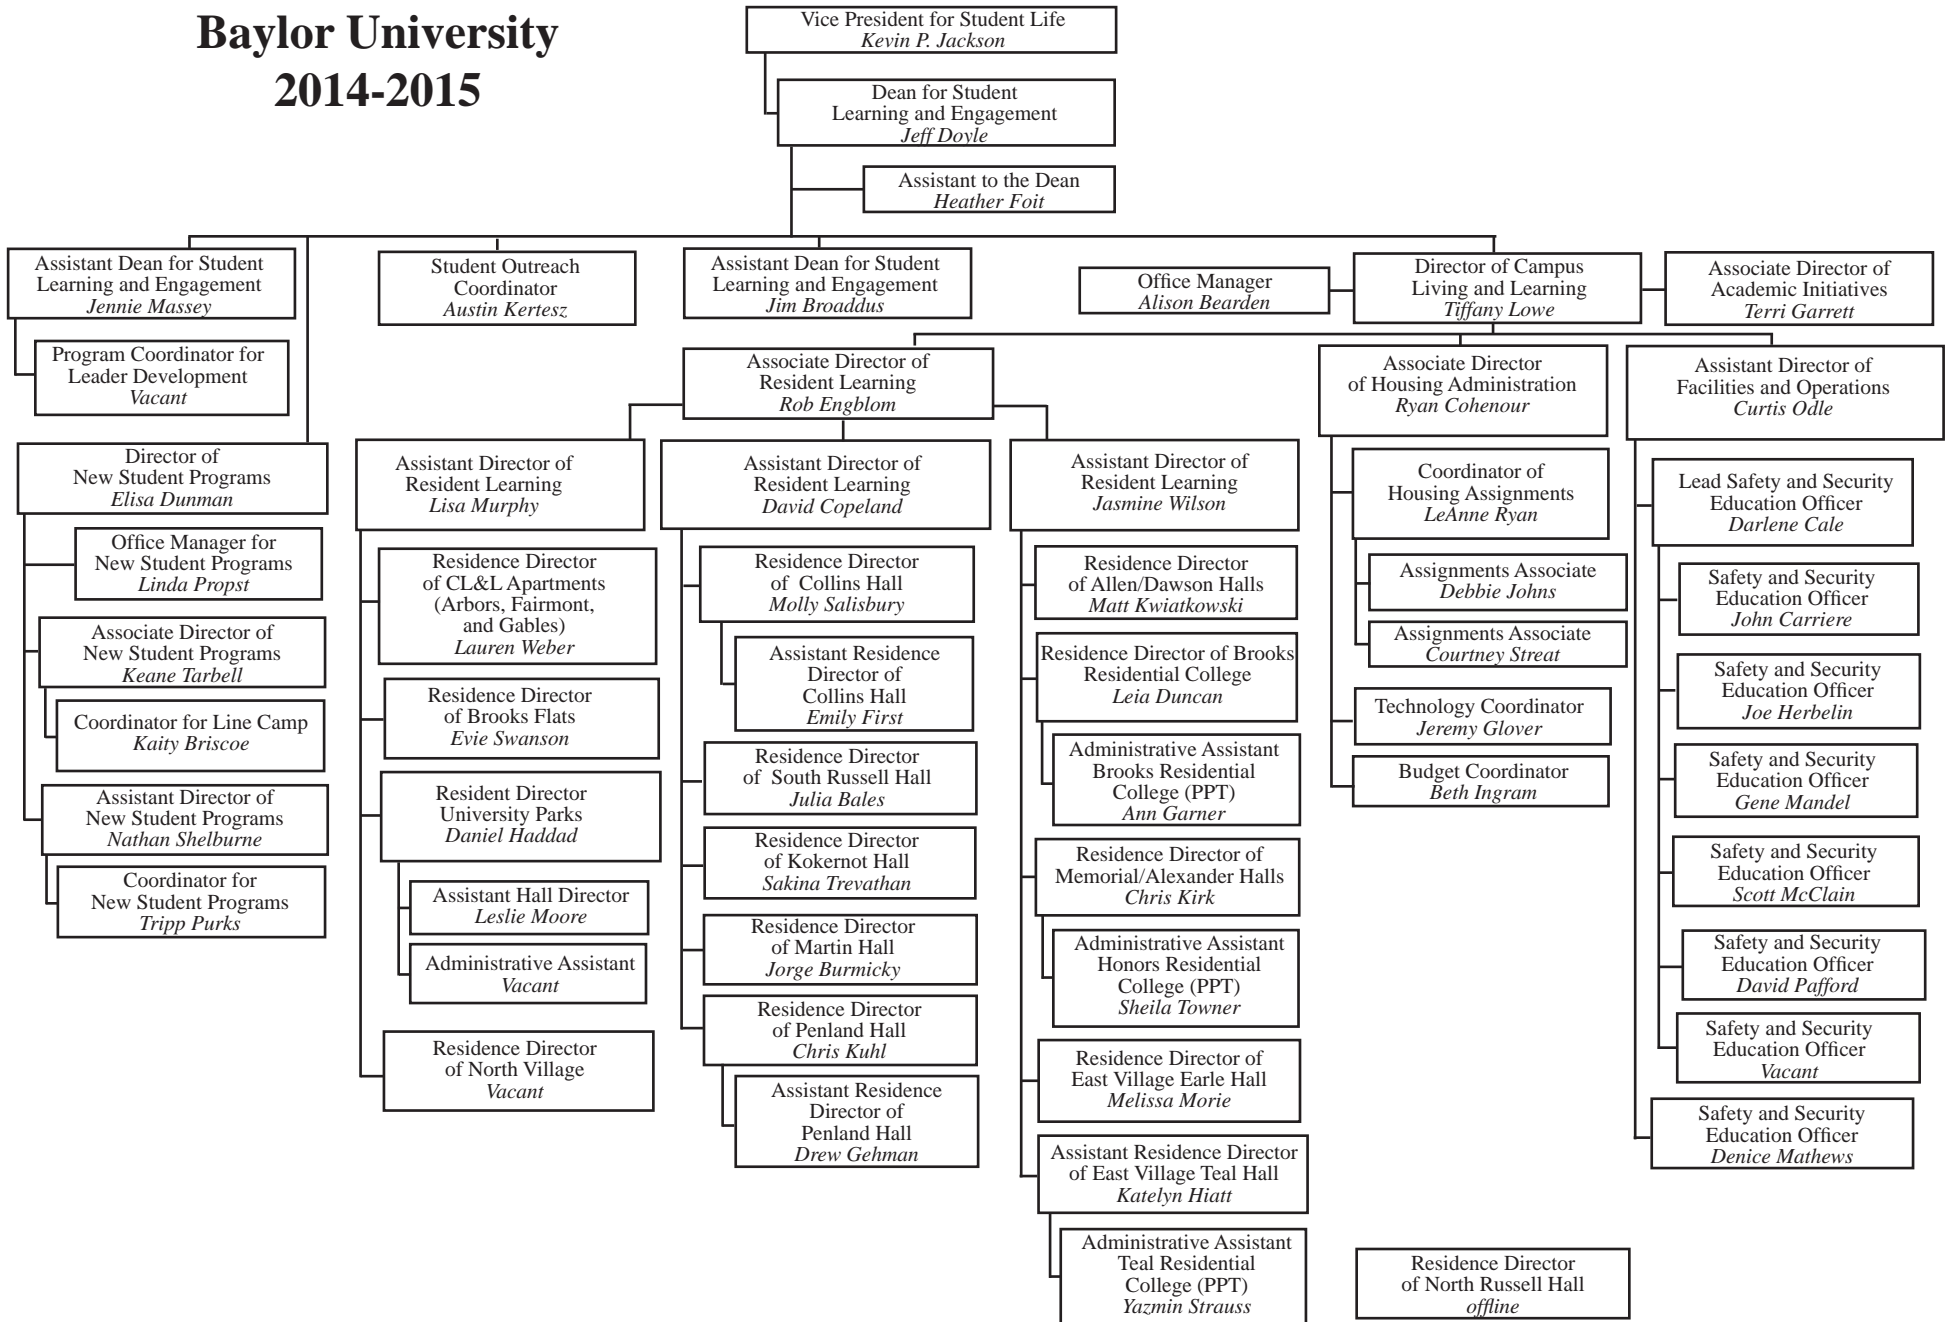

**Division of Student Life
Baylor University
2014-2015**

Division of Student Life
Deans and Department Heads
Baylor University
2014-2015

Student Learning and Engagement

Baylor University

2014-2015

(PPT represents Permanent Part-Time Employee)

January 2015

Student Development Baylor University 2014-2015

(PPT represents Permanent Part-Time Employee)

Campus Life Baylor University 2014-2015

(PPT represents Permanent Part-Time Employee)

Spiritual Life Baylor University 2014-2015

(PPT represents Permanent Part-Time Employee)