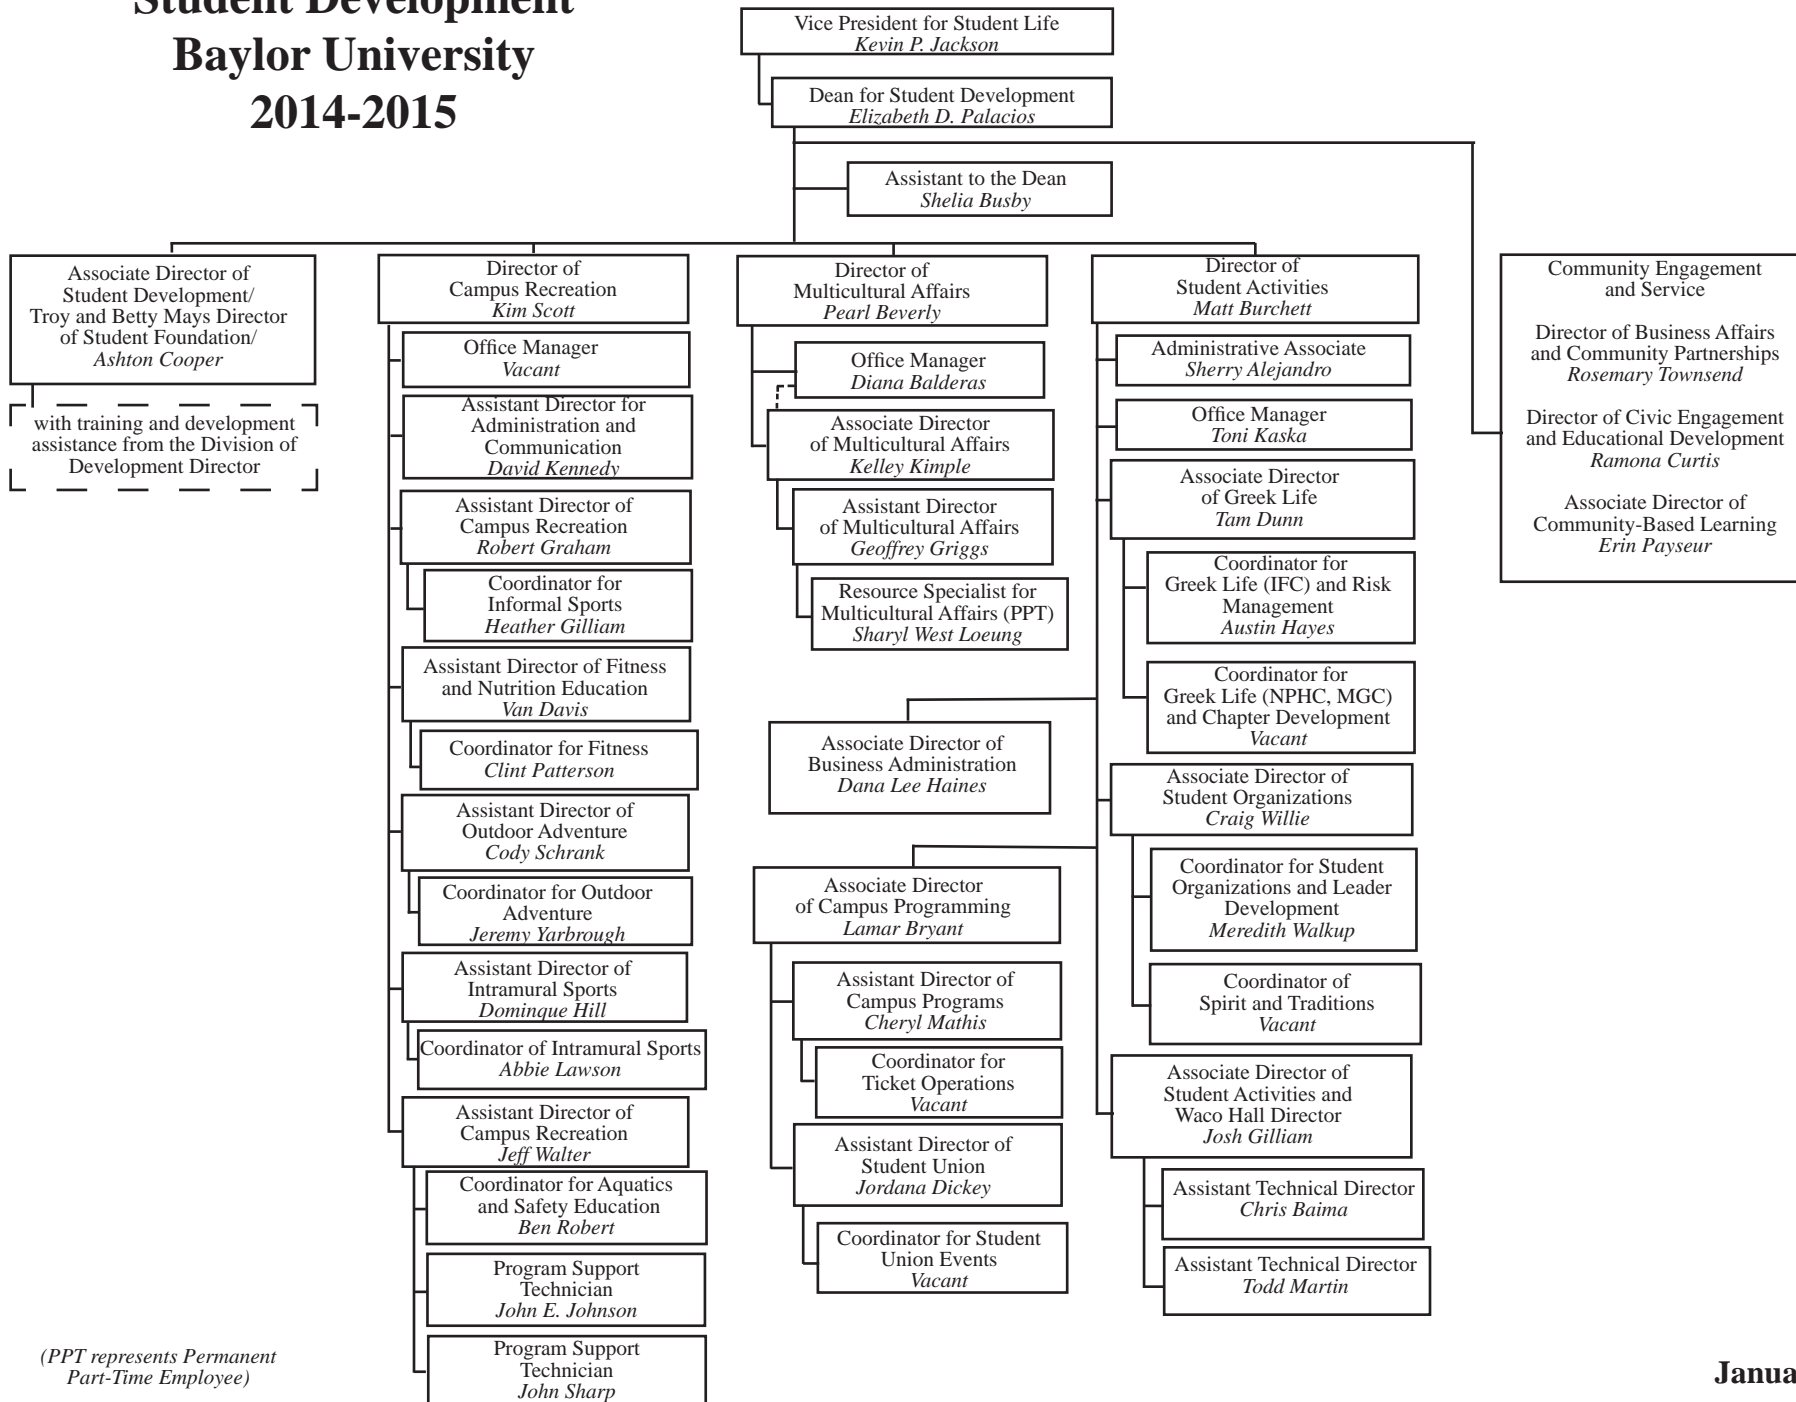

**Division of Student Life
Baylor University
2014-2015**

Division of Student Life
Deans and Department Heads
Baylor University
2014-2015

Student Learning and Engagement

Baylor University

2014-2015

(PPT represents Permanent Part-Time Employee)

January 2015

Student Development Baylor University 2014-2015

(PPT represents Permanent Part-Time Employee)

Campus Life Baylor University 2014-2015

(PPT represents Permanent Part-Time Employee)

Spiritual Life Baylor University 2014-2015

(PPT represents Permanent Part-Time Employee)