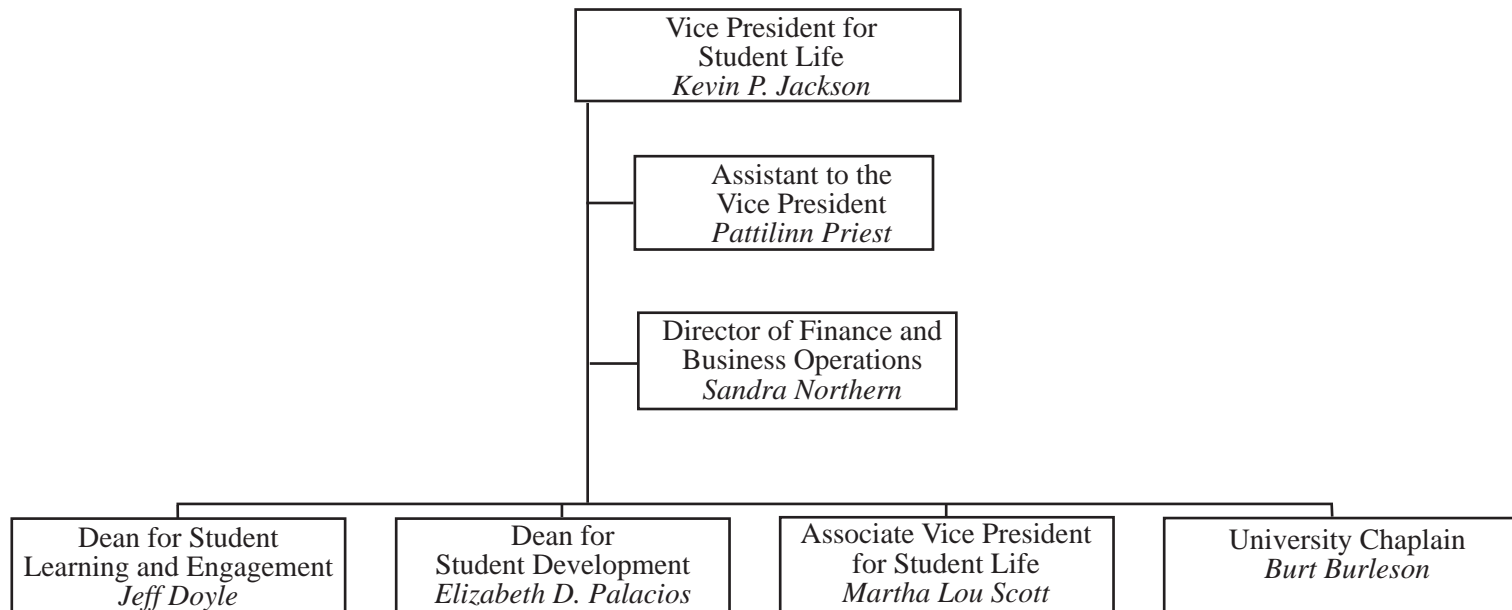

**Division of Student Life
Baylor University
2014-2015**

Division of Student Life
Deans and Department Heads
Baylor University
2014-2015

Student Learning and Engagement

Baylor University

2014-2015

(PPT represents Permanent Part-Time Employee)

January 2015

Student Development Baylor University 2014-2015

(PPT represents Permanent Part-Time Employee)

Campus Life Baylor University 2014-2015

(PPT represents Permanent Part-Time Employee)

Spiritual Life Baylor University 2014-2015