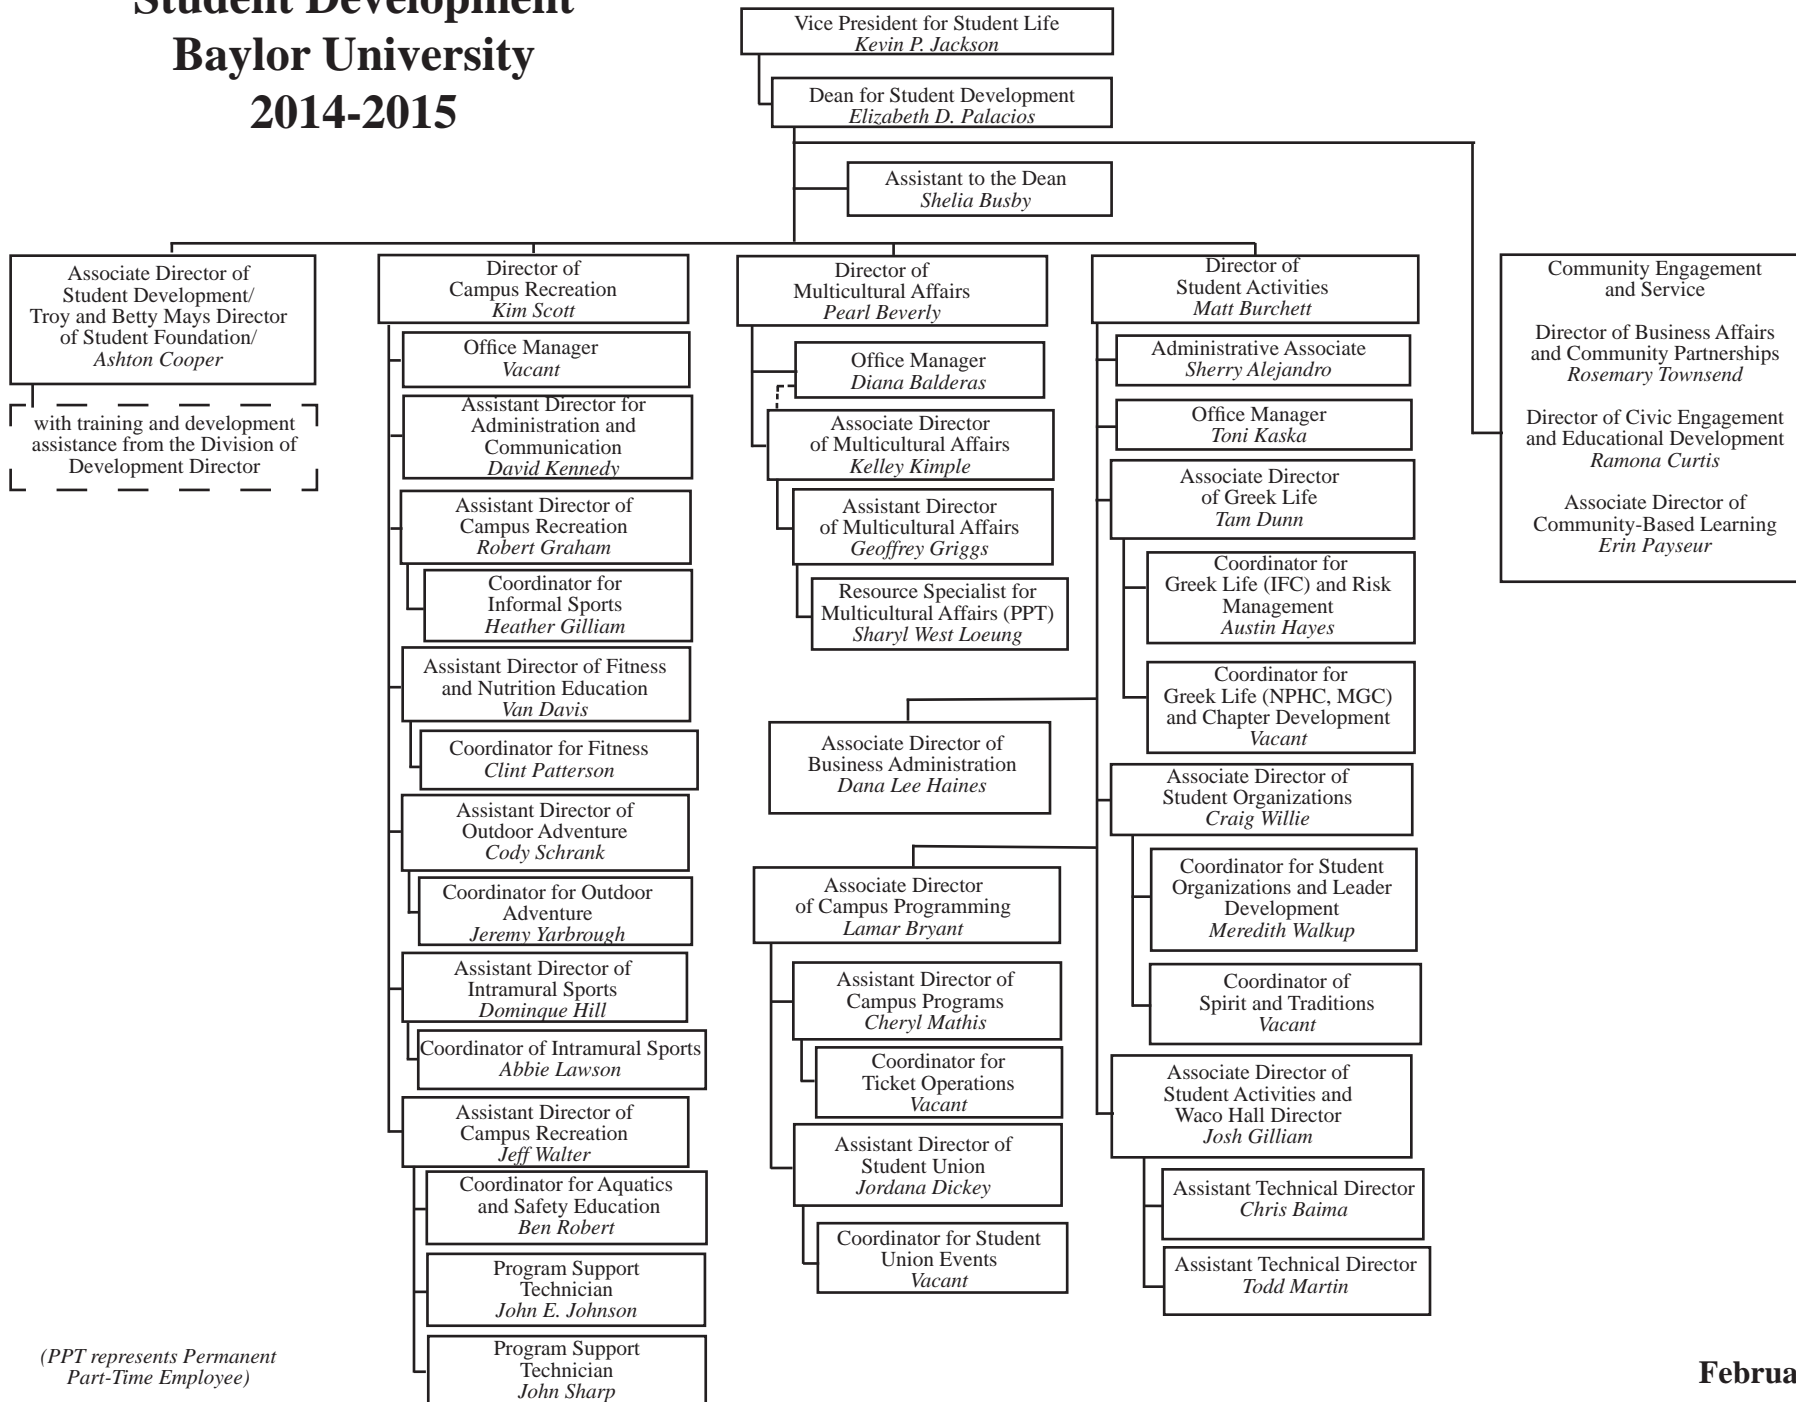

**Division of Student Life
Baylor University
2014-2015**

Division of Student Life
Deans and Department Heads
Baylor University
2014-2015

Student Learning and Engagement Baylor University 2014-2015

(PPT represents Permanent Part-Time Employee)

February 2015

Student Development Baylor University 2014-2015

(PPT represents Permanent Part-Time Employee)

February 2015

Campus Life Baylor University 2014-2015

(PPT represents Permanent Part-Time Employee)