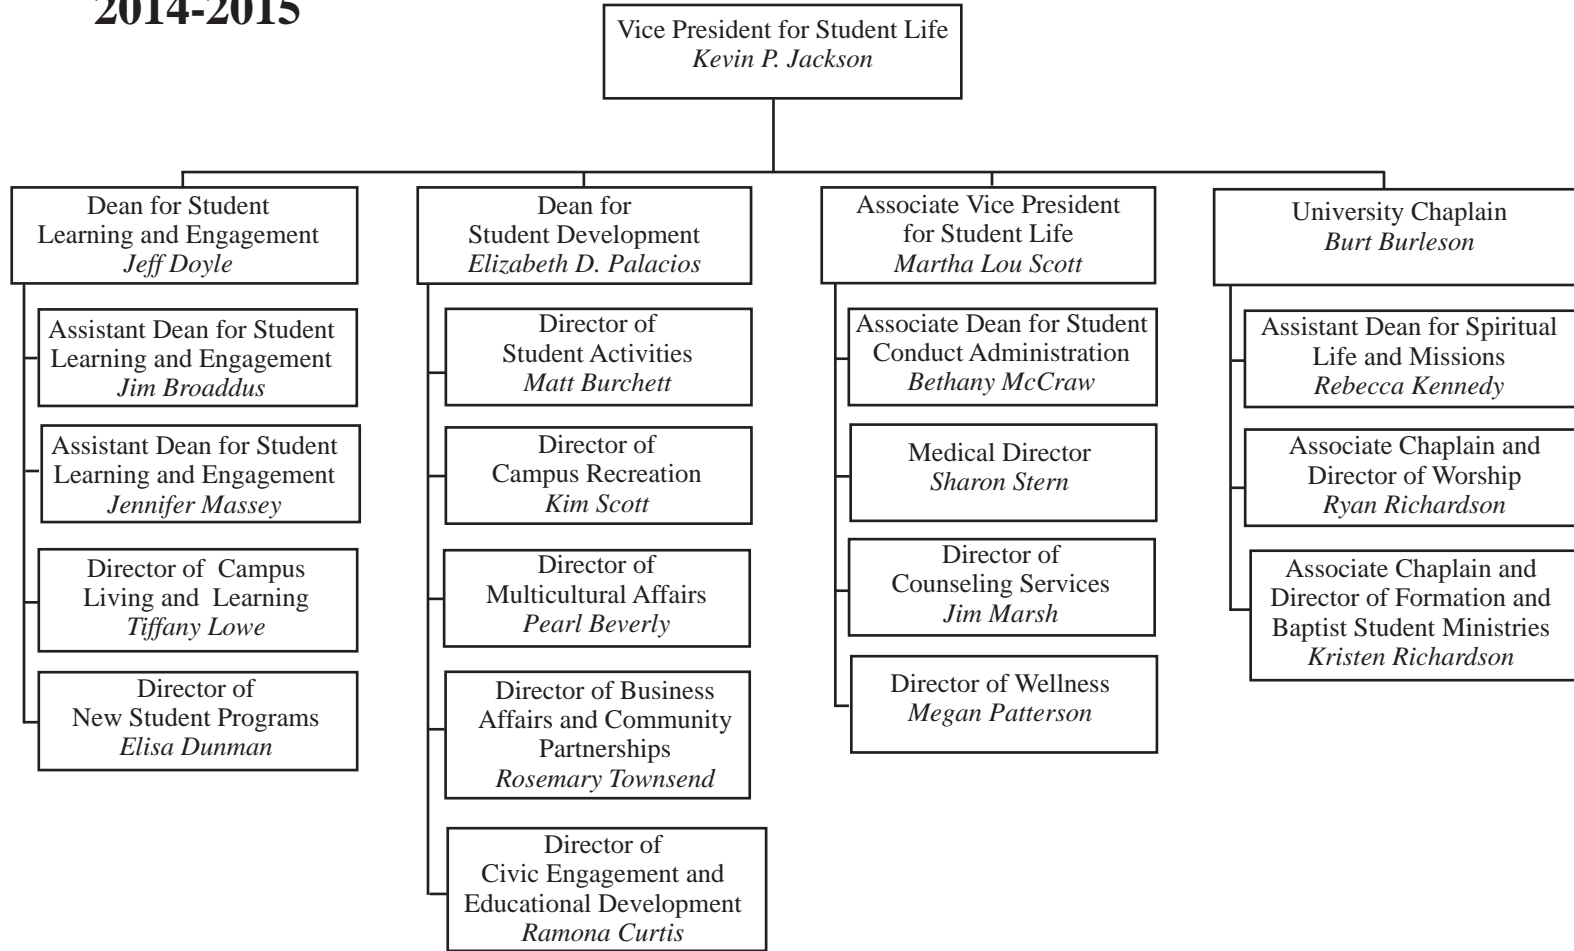

**Division of Student Life
Baylor University
2014-2015**

Division of Student Life
Deans and Department Heads
Baylor University
2014-2015

Student Learning and Engagement

Baylor University

2014-2015

(PPT represents Permanent Part-Time Employee)

January 2015

Student Development Baylor University 2014-2015

(PPT represents Permanent Part-Time Employee)

Campus Life Baylor University 2014-2015

(PPT represents Permanent Part-Time Employee)

Spiritual Life Baylor University 2014-2015